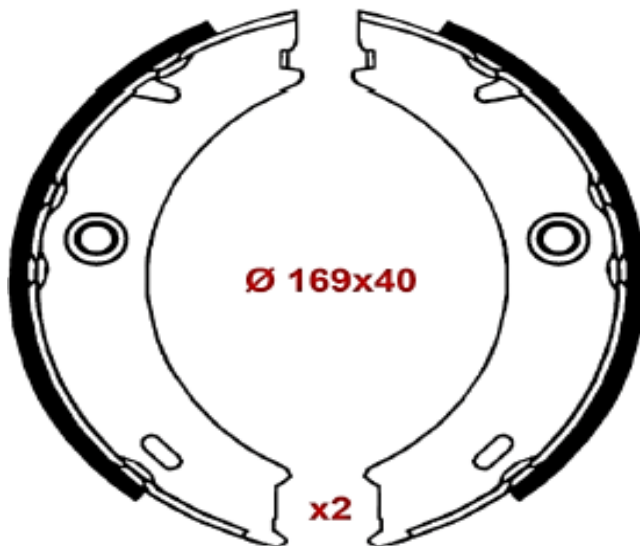

MP0594

MACHOIRES PARKING / HANDBRAKE SHOES MERCEDES & VW 169x40