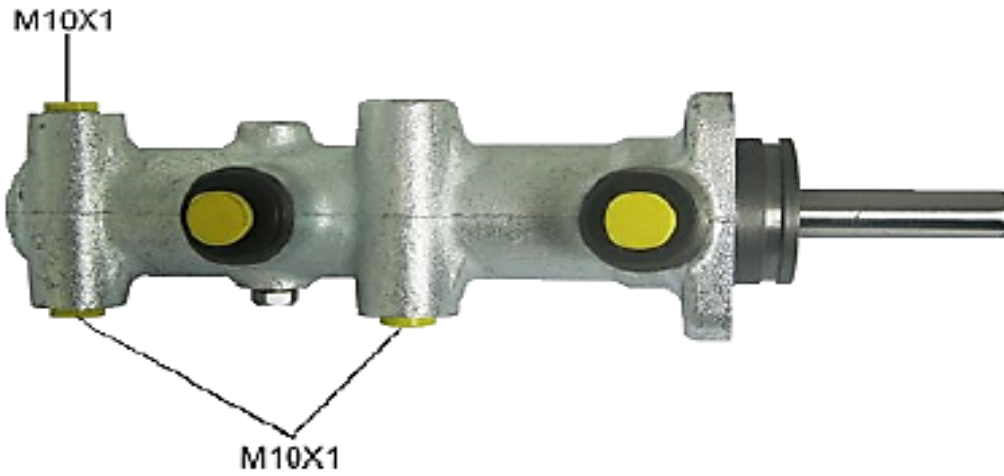

Reference

Illustrations / Drawings Designation