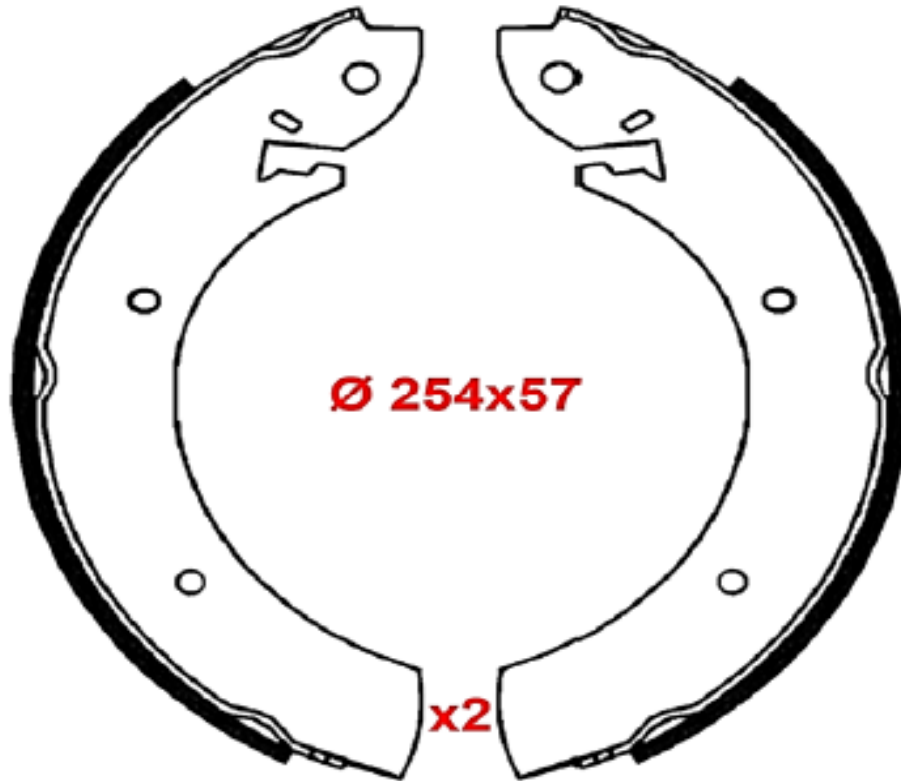

ILLUSTRATIONS
DRAWINGS

Reference

Illustrations / Drawings Designation