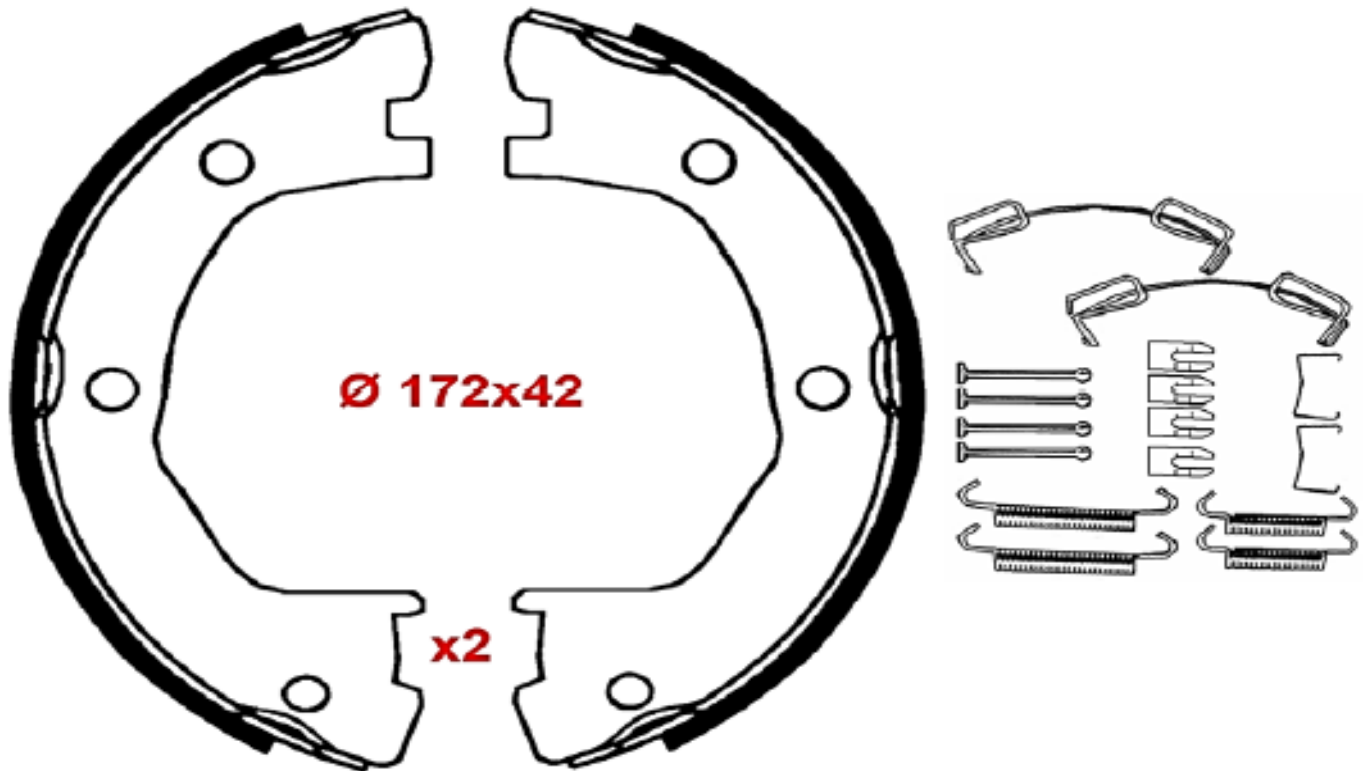

MF0602

MACHOIRES FREIN / BRAKE SHOES RENAULT TRUCKS 305x070