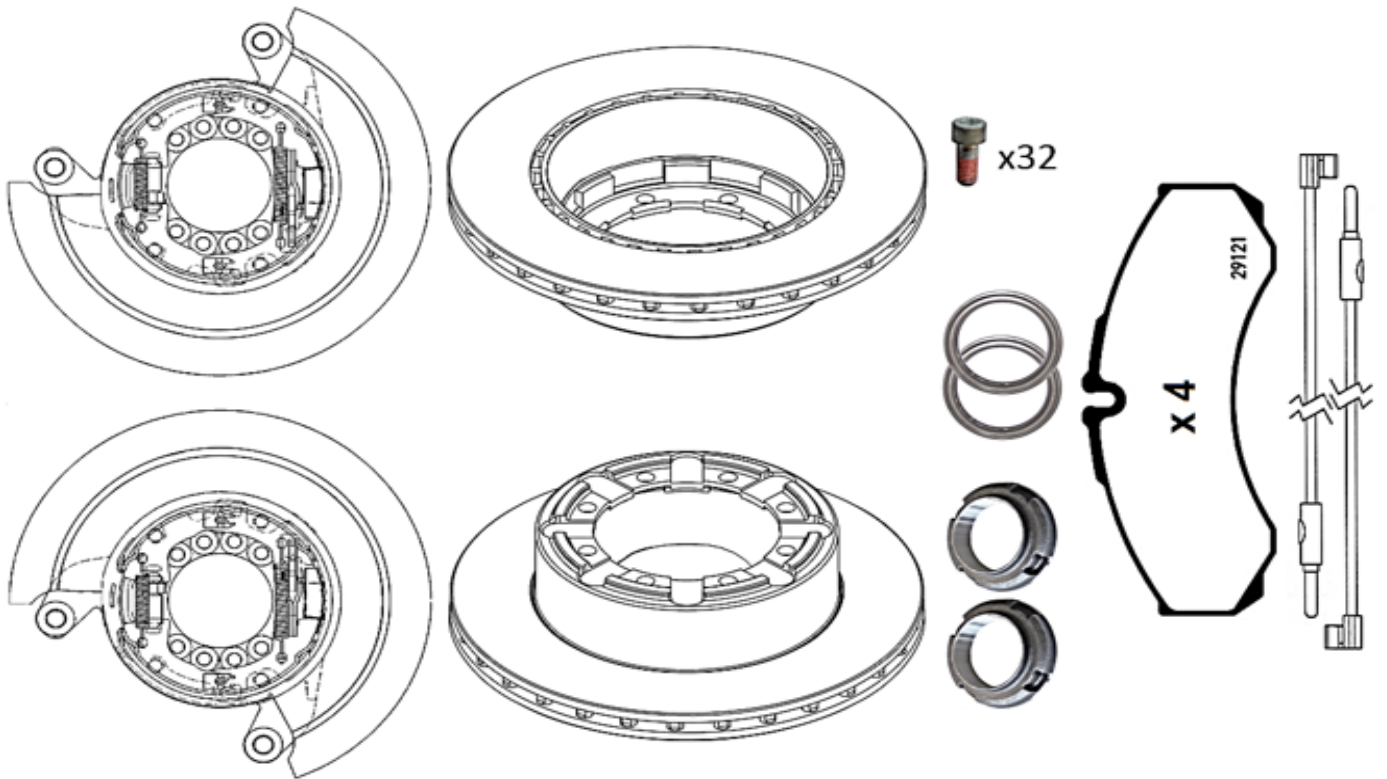

HBK2001

KIT PARKING COMPLET / COMPLETE HANDBRAKE KIT MASCOTT