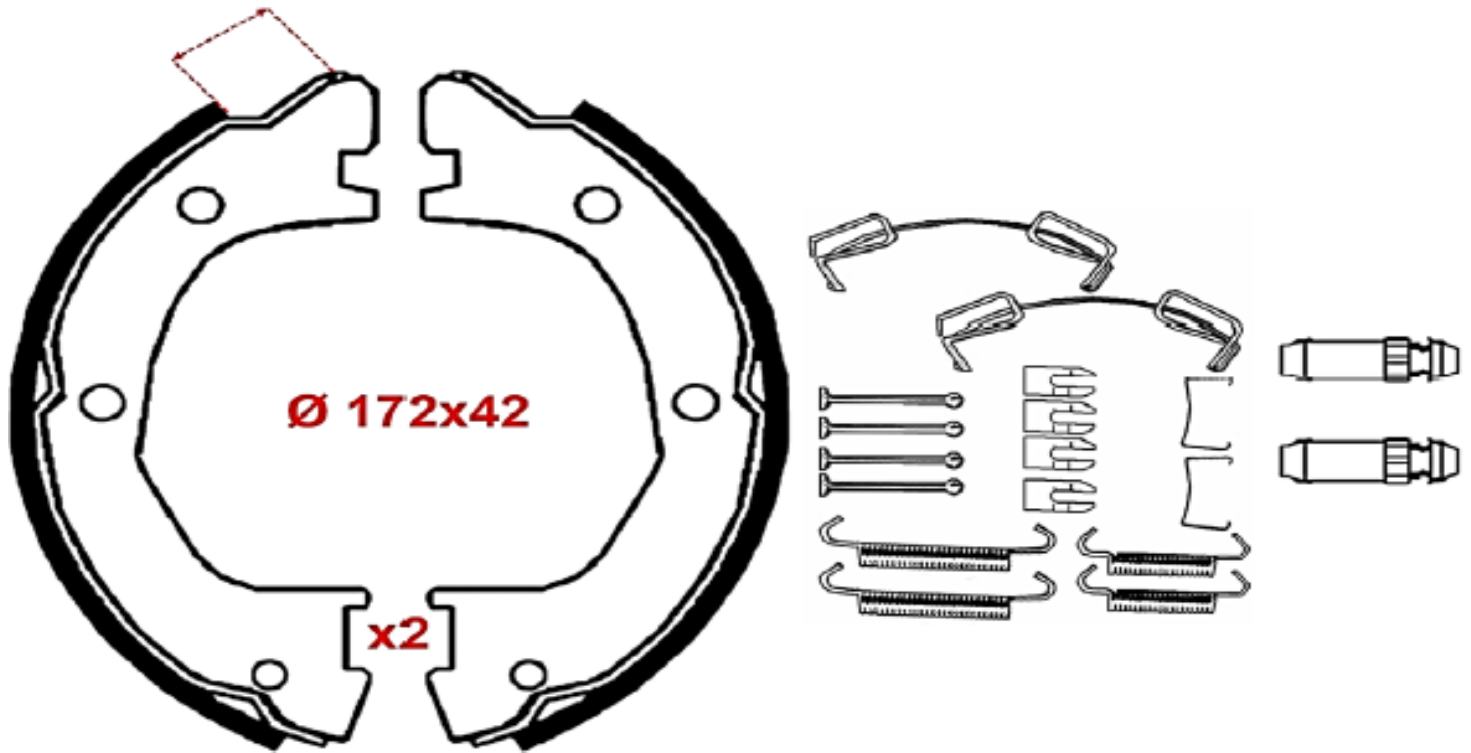

Reference

Illustrations / Drawings Designation

MP0651+

MACHOIRES PARKING / HANDBRAKE SHOES IVECO 172x42