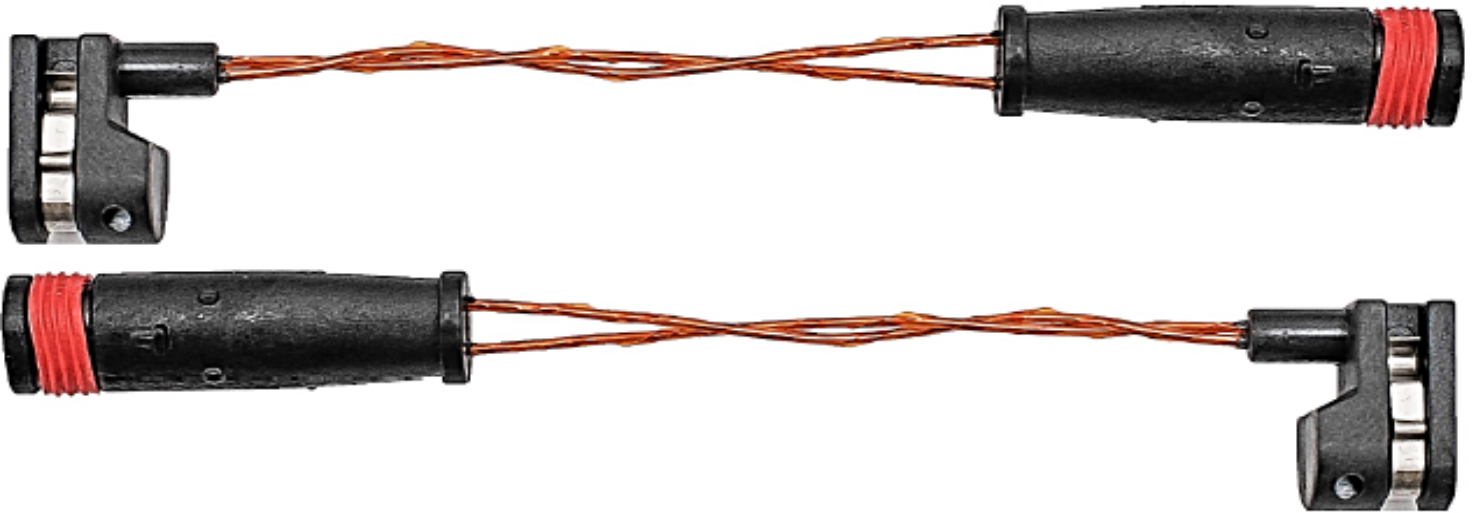

Reference

Illustrations / Drawings Designation

W0095ME.2
98033800

TEMOINS USURE / WEAR INDICATOR MERCEDES VW 2 PIECES L.95 mm