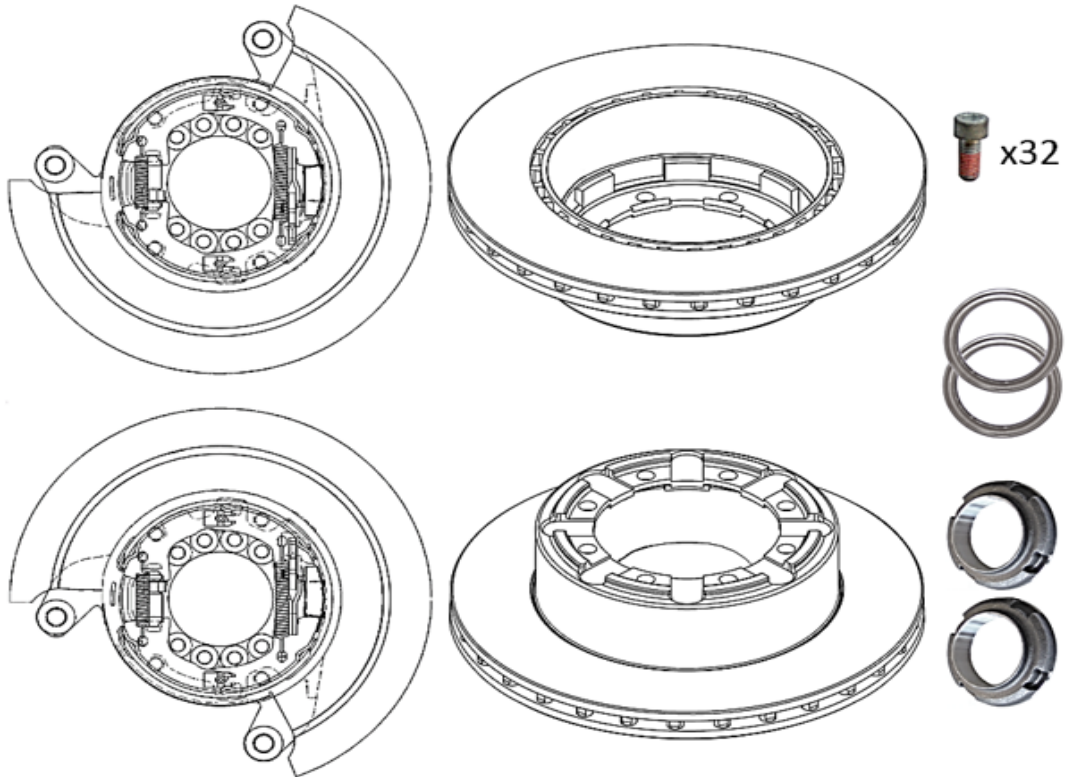

FL5010

FLASQ. GAUCHE / COMPLETE DRUM BRAKE LEFT PIAGGIO PORTER 254x057

FL5011

FLASQ. DROITE / COMPLETE DRUM BRAKE RIGHT PIAGGIO PORTER 254x057

**ILLUSTRATIONS
DRAWINGS**

Reference

Illustrations / Drawings Designation