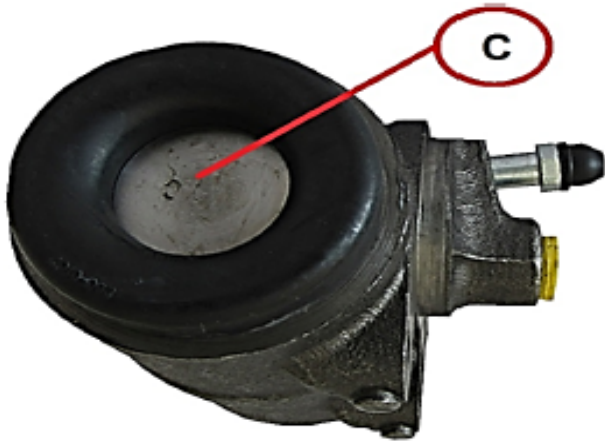

CR0934

CYLINDRE ROUE / WHEELS CYLINDER RENAULT TRUCKS Ø 42