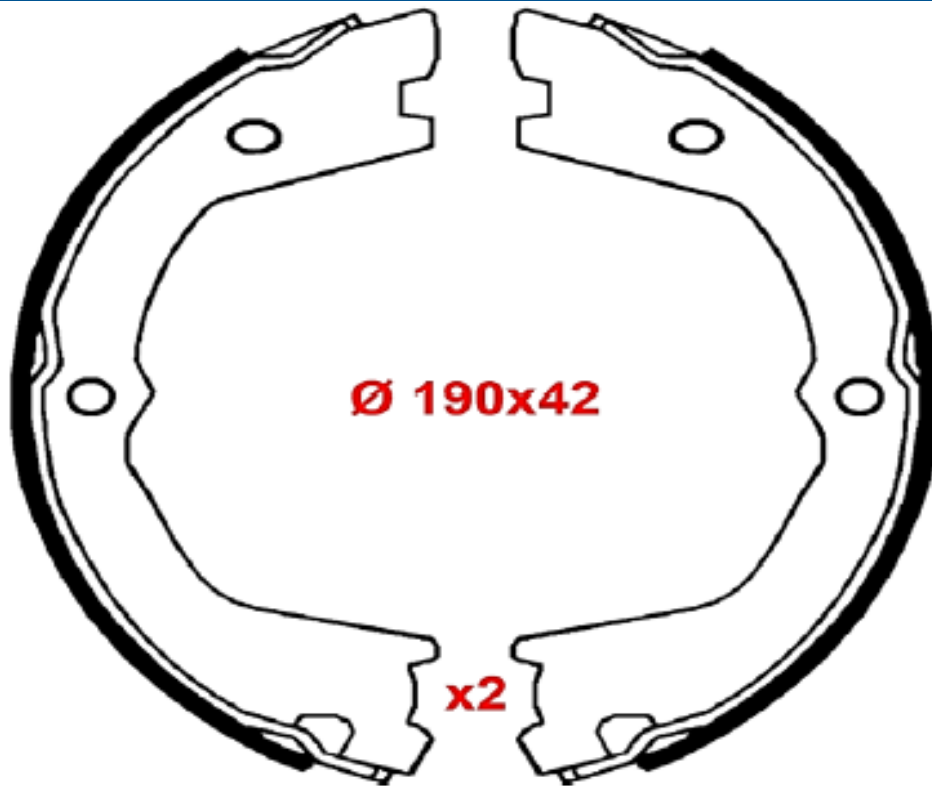

MP0594+

MACHOIRES PARKING / HANDBRAKE SHOES MERCEDES & VW 169x40

ILLUSTRATIONS
DRAWINGS

Reference

Illustrations / Drawings Designation

MP0650SA

MACHOIRES PARKING / HANDBRAKE SHOES IVECO - ACC. 190x42

MP0650