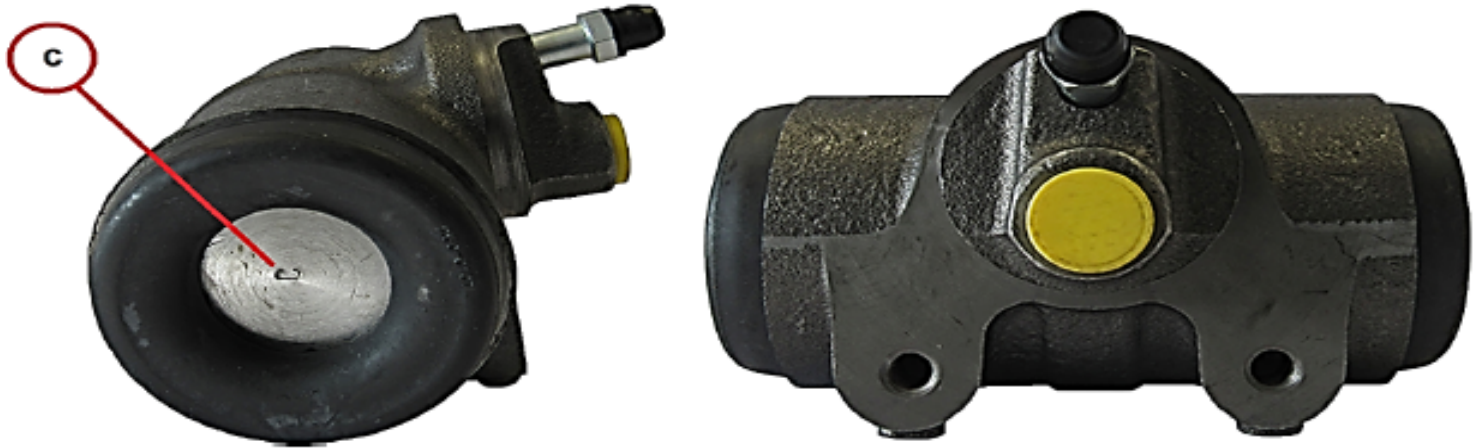

CYLINDRE ROUE / WHEELS CYLINDER RENAULT TRUCKS Ø 42

CR0896

CYLINDRE ROUE / WHEELS CYLINDER RENAULT TRUCKS Ø 31,75

**ILLUSTRATIONS
DRAWINGS**

Reference	Illustrations / Drawings Designation
CR0925	CYLINDRE ROUE / WHEELS CYLINDER RENAULT TRUCKS Ø 44,45