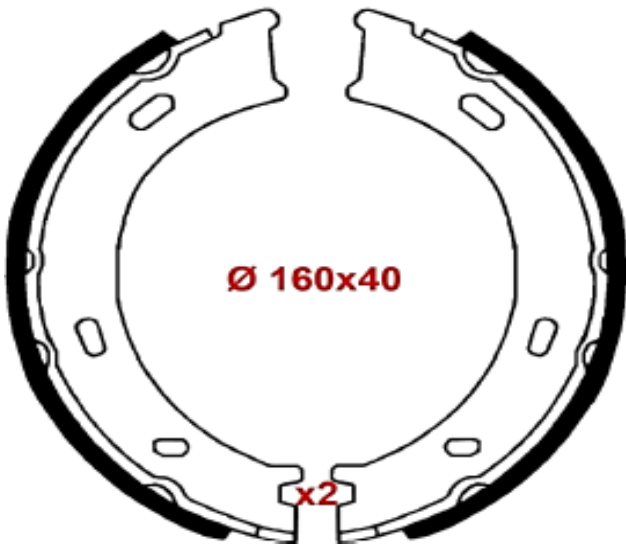

MP0574

MACHOIRES PARKING / HANDBRAKE SHOES MERCEDES & VW 160x40