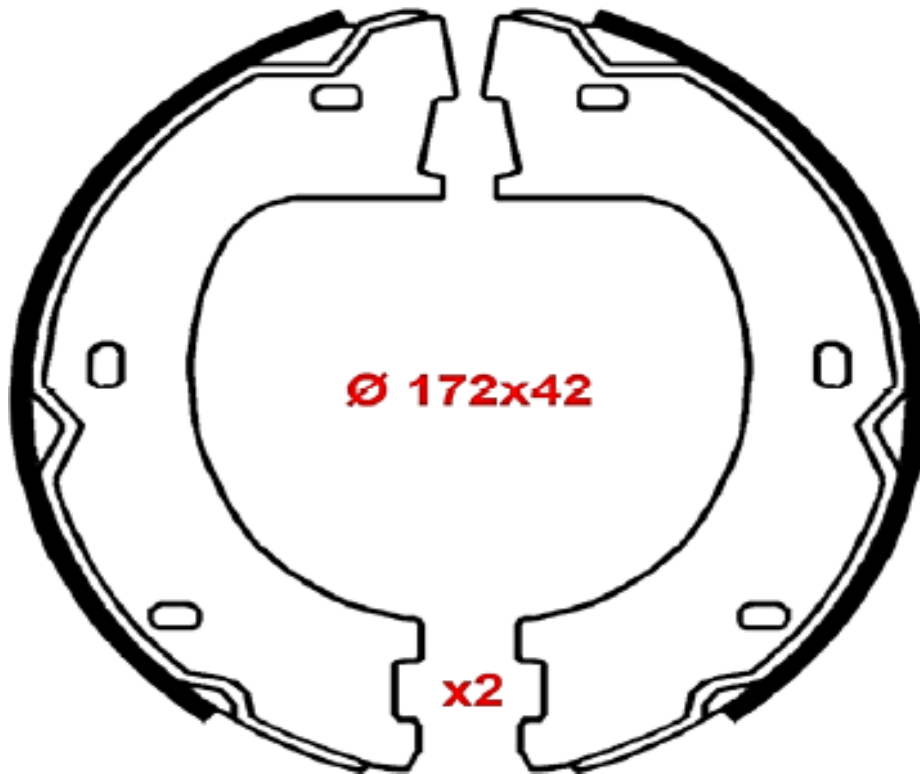

Illustrations / Drawings Designation

MP0655

MACHOIRES PARKING / HANDBRAKE SHOES MERCEDES & VW 180x25

MP0655+

MACHOIRES PARKING / HANDBRAKE SHOES MERCEDES & VW 180x25

ILLUSTRATIONS
DRAWINGS

Reference

Illustrations / Drawings Designation