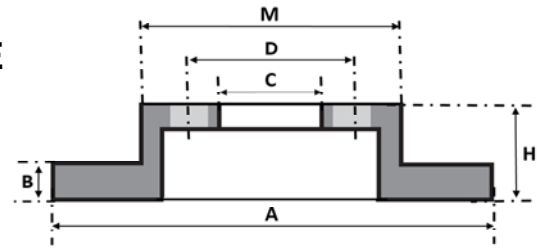

REF / PN	P V	A	H	B	B min.	nb trous	C	D	fixation	M	Kg	ILLUSTRATIONS / DRAWINGS	(OBS)
09.A315.60 93221200 FCR342A	V	330	129,5	32,0	29,0	6	185,1	245,0	2	292,0	19,1		IVECO EUROCARGO (ABS+)
09.6732.20 93085900 FCR126A	V	354	82,0	30,0	26,0	10	128,0	151,0		199,0	14,0		RENAULT TRUCKS MIDLINER
09.7956.10 93086200 FCR128A	V	400	90,0	42,0	36,0	12	175,0	197,0		237,0	23,7		IRISBUS FR1

P:disque plein/solid disc

V:disque ventilé/vented disc

Les dessins de disque de frein proviennent/Brake disc drawings come from Federal Mogul