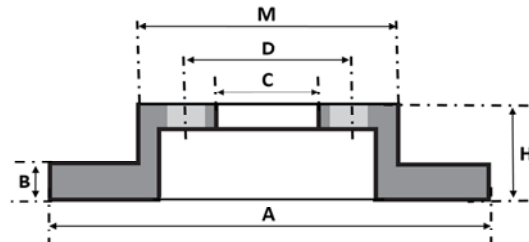

REF / PN	P V	A	H	B	B min.	nb trous	C	D	fixation	M	Kg	ILLUSTRATIONS / DRAWINGS	(OBS)
08.7219.10 93104600 FCR194A	P	276	67,0	22,0	20,4	5	73,1	118,0	2	157,0	8,3		IVECO DAILY
08.7300.10 93104700 FCR195A	P	276	69,5	16,0	13,0	5	73,1	118,0	2	157,0	6,8		IVECO DAILY (ABS-)
08.7300.20 93104800 FCR196A	P	276	69,5	16,0	13,0	5	73,1	118,0	2	157,0	6,8		IVECO DAILY (ABS+)
08.9794.10 FCR327A	P	280	62,2	16,0	13,0	6	108,0	127,0		179,0	6,5		RT MAXITY NISSAN CABSTAR (ABS-)
08.9794.60 FCR369A	P	280	62,2	16,0	13,0	6	108,0	127,0		179,0	7,0		RT MAXITY NISSAN CABSTAR (ABS+)

P:disque plein/solid disc

V:disque ventilé/vented disc

Les dessins de disque de frein proviennent/Brake disc drawings come from Federal Mogul