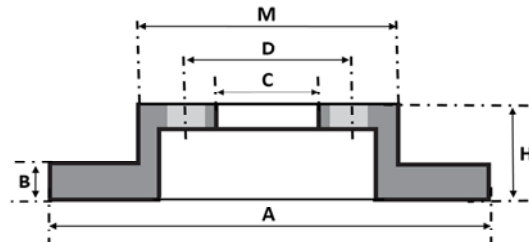

REF / PN	P V	A	H	B	B min.	nb trous	C	D	fixation	M	Kg	ILLUSTRATIONS / DRAWINGS	(OBS)
09.7322.20 93086400 FCR130A	V	322	90,0	30,0	28,0	6	132,0	154,0		178,0	13,0		VOLVO FL
09.7322.10 93058800 FCR131A	V	322	90,0	30,0	28,0	8	132,0	154,0		178,0	13,0		VOLVO FL
09.9745.10 93128200 FCR306A	V	322	115,0	30,0	28,0	6	164,1	190,0		216,3	13,8		VOLVO FL
09.6763.20 93084900 FCR106A	V	322	134,0	30,0	27,8	8	215,0	275,0	2	320,0	17,3		IVECO EUROCARGO (ABS-)
09.6763.60 FCR341A	V	322	134,0	30,0	27,8	8	215,0	275,0	2	320,0	17,9		IVECO EUROCARGO (ABS+)
09.8495.10 FCR264A	V	322	115,0	30,0	27,5	6	160,0	205,0		245,0	14,3		NISSAN ATLEON

P:disque plein/solid disc

V:disque ventilé/vented disc

Les dessins de disque de frein proviennent/Brake disc drawings come from Federal Mogul