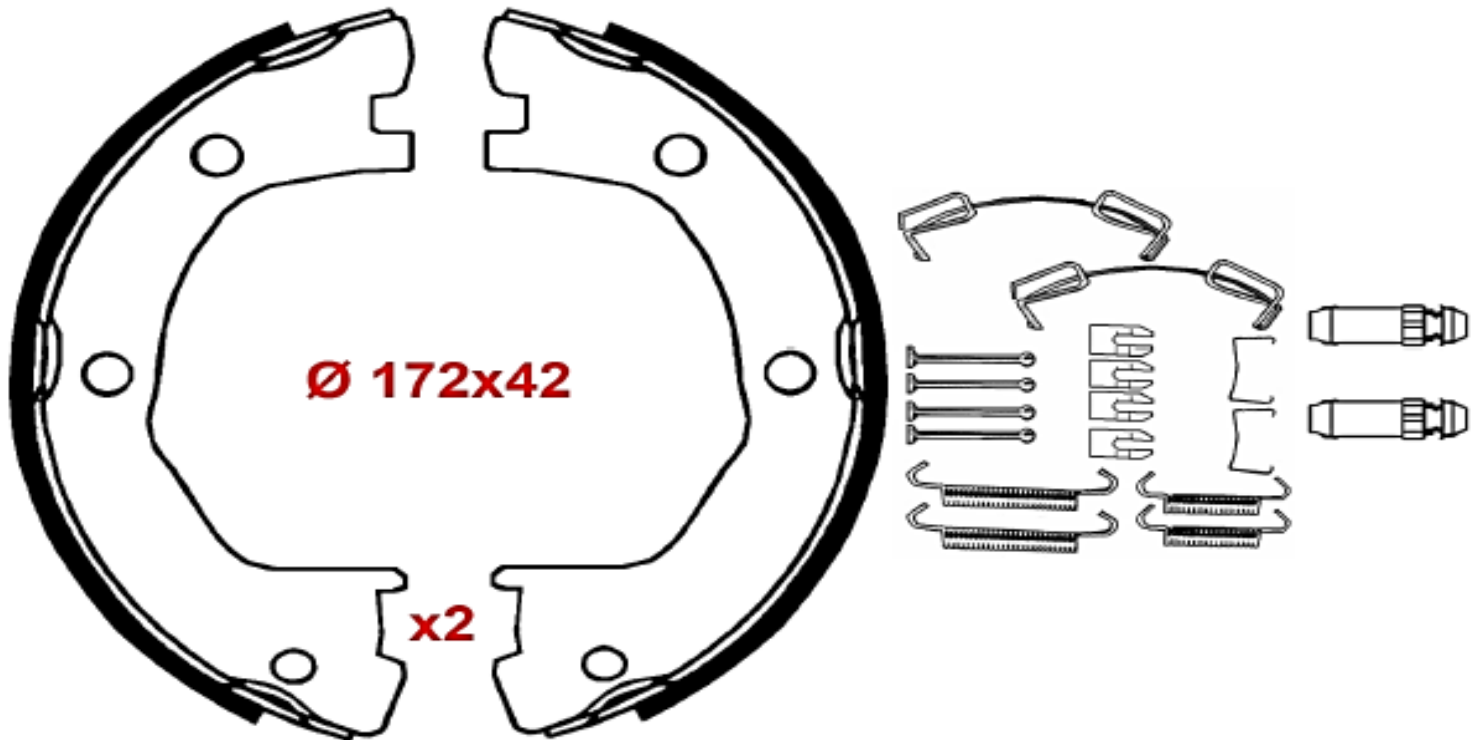

MP0558+

MACHOIRES PARKING / HANDBRAKE SHOES IVECO 172x42

MP0558++

MACHOIRES PARKING / HANDBRAKE SHOES RENAULT TRUCKS 172x42

ILLUSTRATIONS
DRAWINGS

Reference

Illustrations / Drawings Designation

MP0574