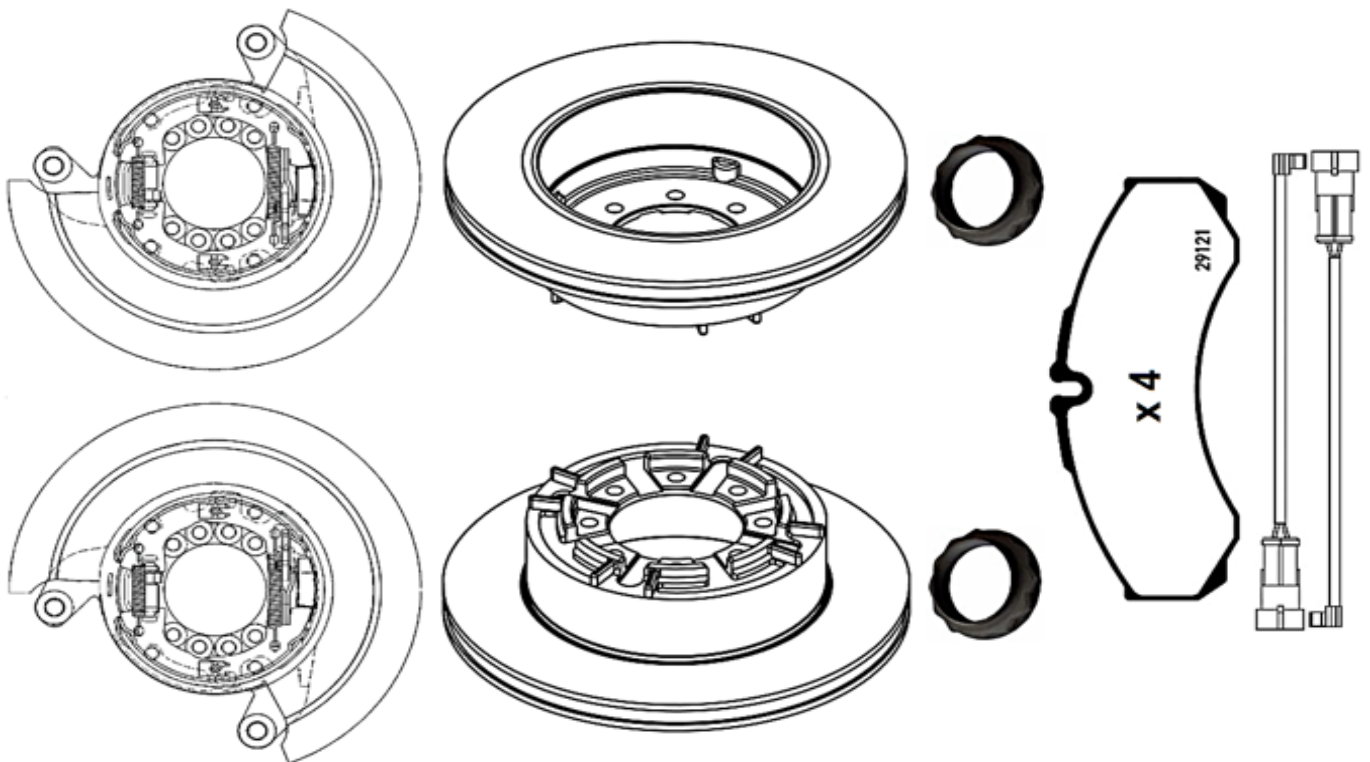

HBK2002

KIT PARKING COMPLET / COMPLETE HANDBRAKE KIT DAILY