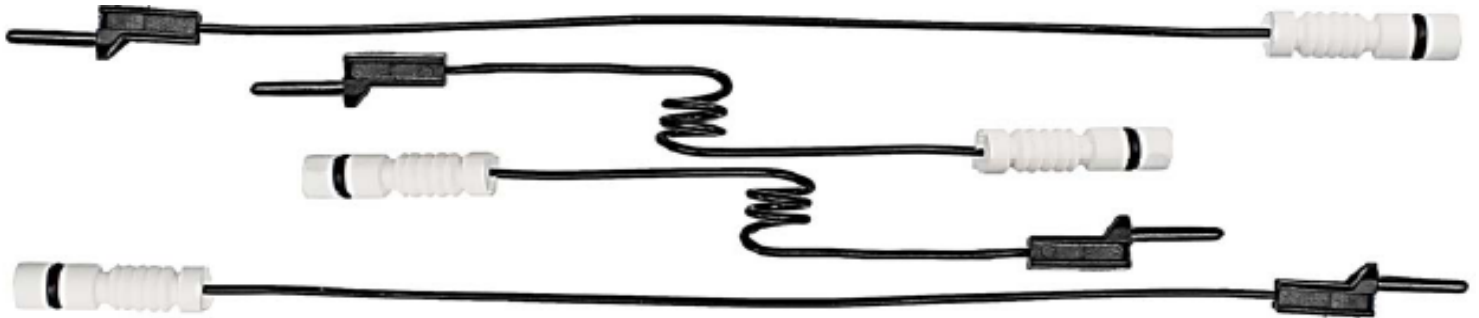

**W0210V4
507.4656.05
98042200**

TEMOINS USURE / WEAR INDICATOR IVECO 2 PIECES L. 210 mm

**ILLUSTRATIONS
DRAWINGS**

Reference

Illustrations / Drawings Designation

**W0230MA
98059400**

TEMOIN USURE MAN TGE VW CRAFTER 1 PIECE L. 230 mm