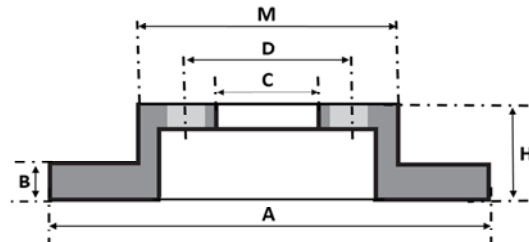

REF / PN	P V	A	H	B	B min.	nb trous	C	D	fixation	M	Kg	ILLUSTRATIONS / DRAWINGS	(OBS)
08.3959.20 93012400 FCR116A	P	280	78,6	16,0	13,0	5	88,0	112,0	5	145,8	7,0		MERCEDES 207D
08.6923.20 93054600 FCR117A	P	280	78,7	22,0	19,0	5	88,0	112,0	5	145,8	8,7		MERCEDES 407D
08.8094.30 92116103 DDF1144C	P	280	82,0	16,0	14,2	5	72,0	118,0	5	186,0	7,6		CITROËN-FIAT- PEUGEOT
08.8094.40 92116203 DDF1145	P	280	82,0	16,0	14,2	5	79,0	130,0	5	186,0	7,6		CITROËN-FIAT- PEUGEOT
08.9597.17 92153703 DDF1623-1	P	280	102,5	12,0	10,0	5	71,0	118,0		154,0	9,1		NISSAN-OPEL- RENAULT (Bearing+)

P:disque plein/solid disc

V:disque ventilé/vented disc

Les dessins de disque de frein proviennent/Brake disc drawings come from Federal Mogul