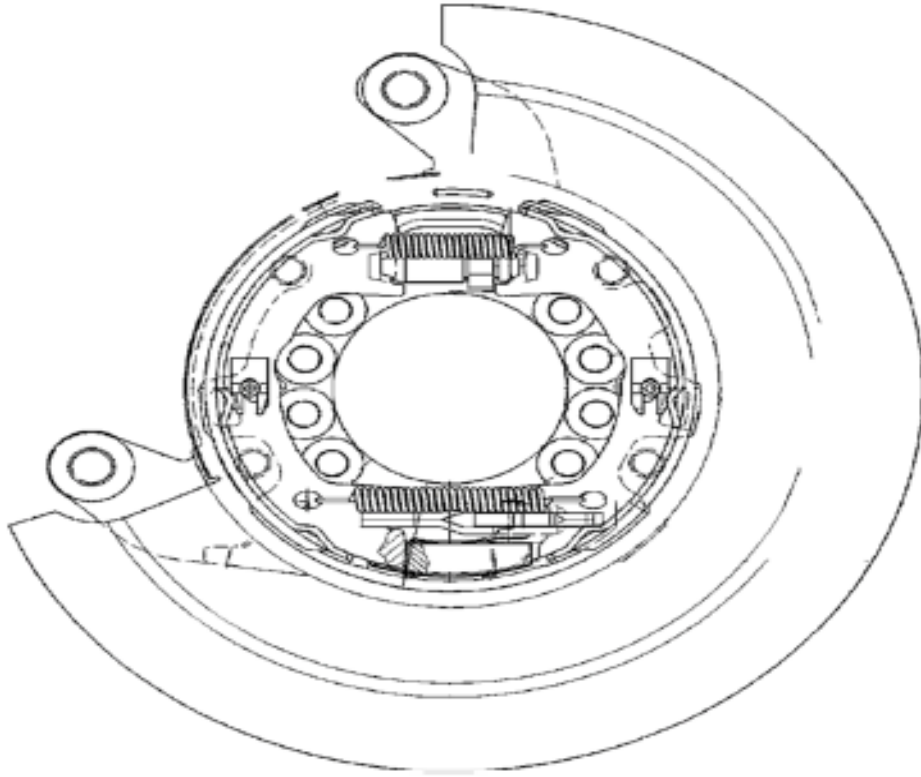

527.5960.77 FLASQ. PK GAUCHE / COMPLETE HANDBRAKE LEFT IVECO 172x42