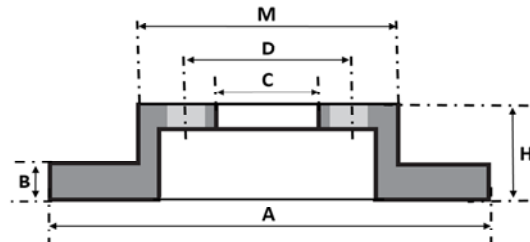

REF / PN	P V	A	H	B	B min.	nb trous	C	D	fixation	M	Kg	ILLUSTRATIONS / DRAWINGS	(OBS)
08.7724.10	P	258	96,5	12,0	10,0	5	85,0	130,0	1	180,4	6,2		MERCEDES - VW (DIH)
08.7724.20 92137503 FCR230A	P	258	96,5	12,0	10,0	5	85,0	130,0	1	180,4	6,2		MERCEDES - VW (DIH)
08.3907.10 93019400 DDF089-1	P	267	111,0	14,2	12,8	6	58,3	95,0		219,0	10,4		IVECO DAILY
08.5374.10 93084400 DDF254-1	P	267	154,0	14,2	12,4	6	58,3	95,0	6	221,0	12,4		IVECO DAILY
08.7725.10	P	272	96,5	16,0	14,0	5	85,0	130,0	1	180,4	7,0		MERCEDES - VW (DIH)
08.7725.20 92137603 FCR229A	P	272	96,5	16,0	14,0	5	85,0	130,0	1	180,4	7,0		MERCEDES - VW (DIH)

P:disque plein/solid disc

V:disque ventilé/vented disc

Les dessins de disque de frein proviennent/Brake disc drawings come from Federal Mogul