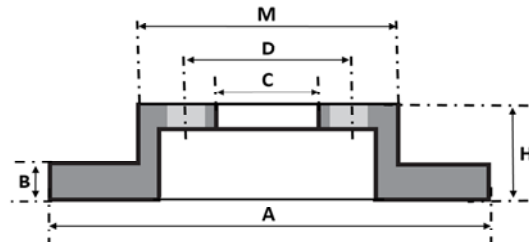

REF / PN	P V	A	H	B	B min.	nb trous	C	D	fixation	M	Kg	ILLUSTRATIONS / DRAWINGS	(OBS)
09.9510.14 93143403 FCR312A	V	303	93,0	28,0	25,0	6	120,1	145,0		186,0	9,6		MERCEDES - VW (DIH)
09.C639.21 92295303	V	303	98,0	28,0	25,0	6	120,0	145,0		185,0	10,1		VW CRAFTER; MAN TGE (DIH)
09.6998.10 93087400 FCR118A	V	304	91,0	30,0	26,0	6	118,0	140,0		160,0	10,5		MERCEDES VARIO
09.8206.10 93087500 FCR164A	V	304	120,0	30,0	26,0	6	157,1	192,0		217,0	11,4		MERCEDES VARIO
09.6813.20 93084800 FCR105A	V	304	128,5	30,0	27,8	6	165,0	205,0	2	245,0	13,8		IVECO EUROCARGO (ABS-)
09.6813.60 FCR322A	V	304	128,5	30,0	27,8	6	165,0	205,0	2	245,0	14,1		IVECO EUROCARGO (ABS+)

P:disque plein/solid disc

V:disque ventilé/vented disc

Les dessins de disque de frein proviennent/Brake disc drawings come from Federal Mogul