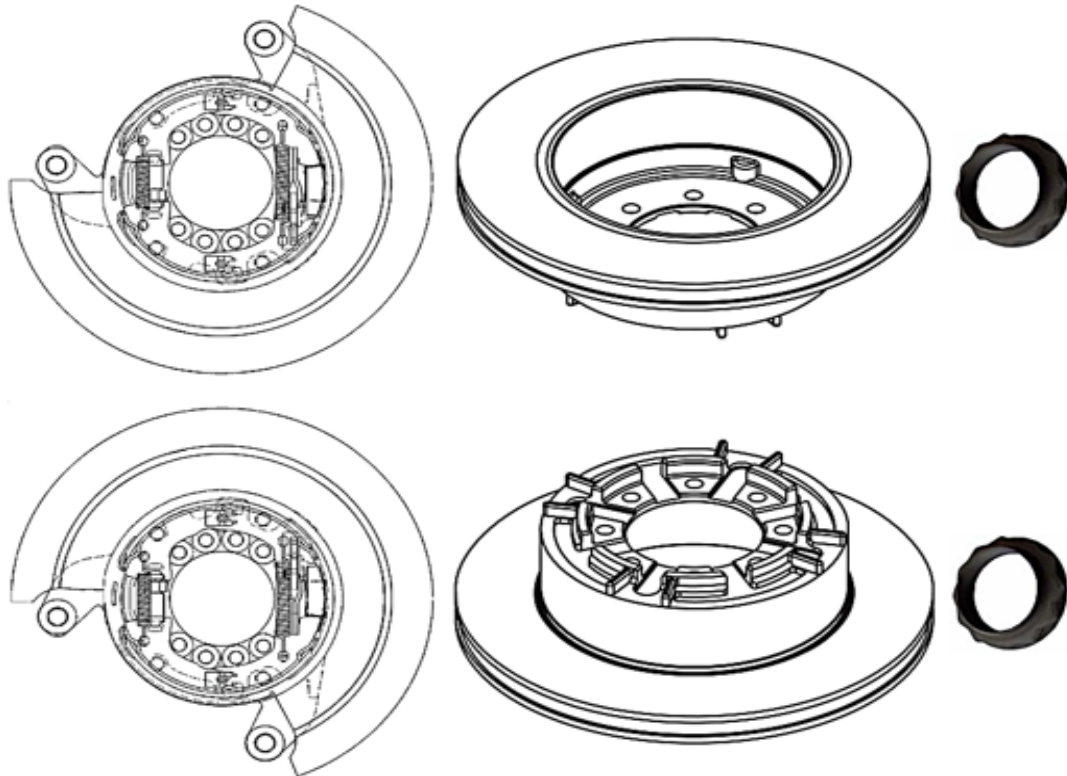

HBK2001

KIT PARKING COMPLET / COMPLETE HANDBRAKE KIT MASCOTT

HBK2001+

**KIT PARKING COMPLET / COMPLETE HANDBRAKE KIT MASCOTT
+PLAQUETTES+TU / PADS+WI**

**ILLUSTRATIONS
DRAWINGS**

Reference

Illustrations / Drawings Designation