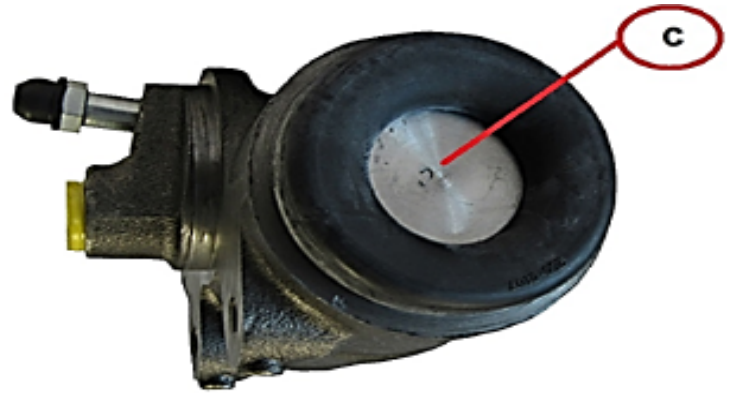

ILLUSTRATIONS
DRAWINGS

Reference

Illustrations / Drawings Designation