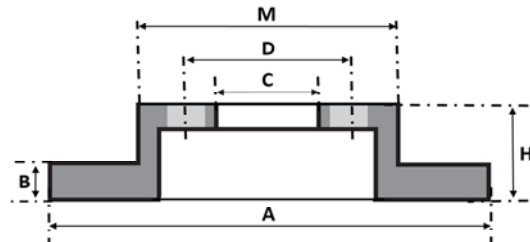

REF / PN	P V	A	H	B	B min.	nb trous	C	D	fixation	M	Kg	ILLUSTRATIONS / DRAWINGS	(OBS)
08.9759.20 93177500 FCR316A	P	296	69,5	16,0	13,0	6	76,0	125,0	1	170,0	7,6		IVECO DAILY (ABS+)
08.A260.10 FCR343A	P	297	77,5	22,0	19,0	6	85,1	150,0		193,8	9,5		IVECO DAILY 4X4
08.D046.11 92301003	P	298	56,2	18,0	16,0	6	85,0	130,0	1	190,0	7,6		MERCEDES SPRINTER 2018- (e-Park)
08.9509.14 93143303 FCR311A	P	298	71,0	16,0	14,0	6	85,0	130,0	1	190,0	7,3		MERCEDES - VW (DIH - Screw+)
08.D045.11 92301103	P	298	71,1	18,0	16,0	6	85,0	130,0	1	190,0	7,8		MERCEDES SPRINTER 2018-

P:disque plein/solid disc

V:disque ventilé/vented disc

Les dessins de disque de frein proviennent/Brake disc drawings come from Federal Mogul