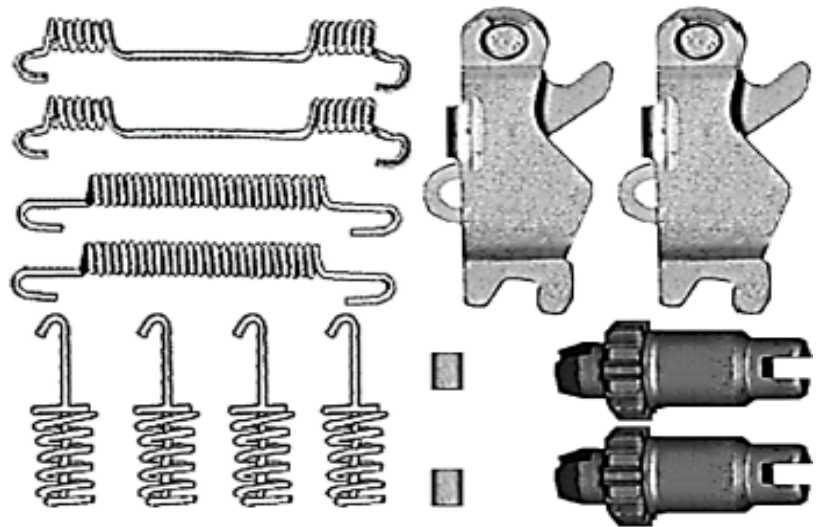

MP0594

MACHOIRES PARKING / HANDBRAKE SHOES MERCEDES & VW 169x40