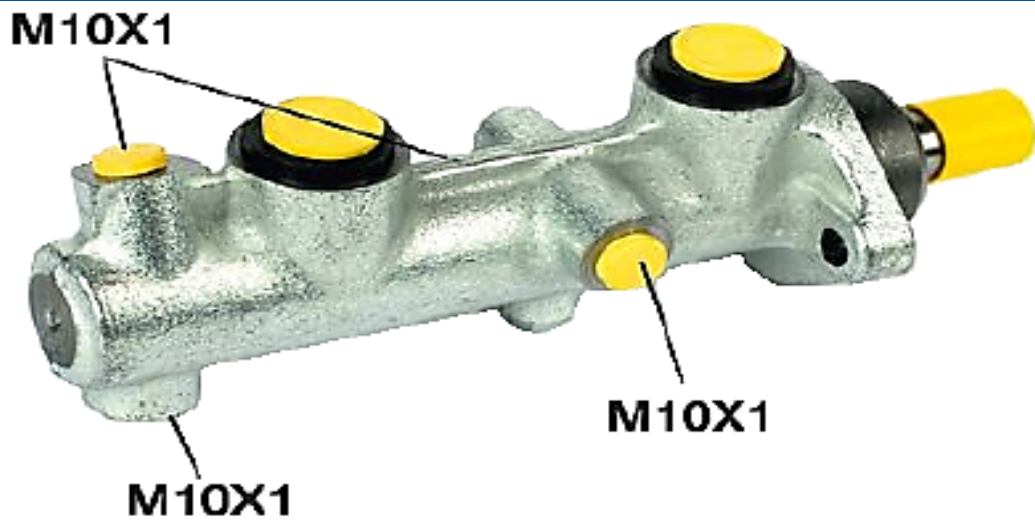

MC0618

MAITRE CYLINDRE / MASTER CYLINDER MERCEDES Ø 23,81