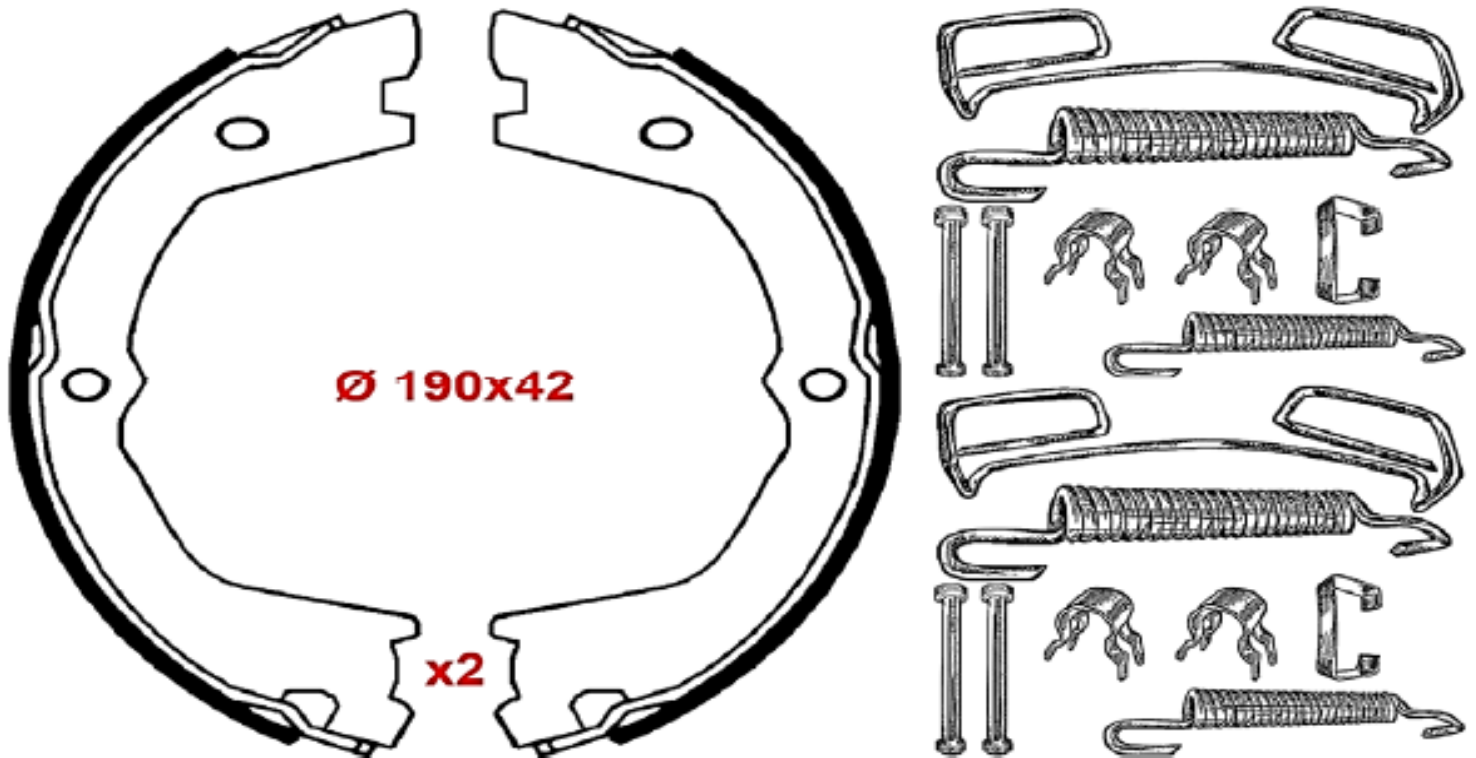

MP0594+

MACHOIRES PARKING / HANDBRAKE SHOES MERCEDES & VW 169x40

ILLUSTRATIONS
DRAWINGS

Reference

Illustrations / Drawings Designation

MP0650SA

MACHOIRES PARKING / HANDBRAKE SHOES IVECO - ACC. 190x42

MP0650