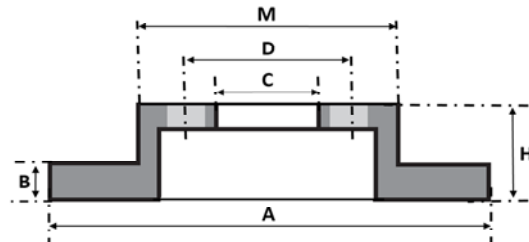

REF / PN	P V	A	H	B	B min.	nb trous	C	D	fixation	M	Kg	ILLUSTRATIONS / DRAWINGS	(OBS)
08.A650.10 92230800 DDF1977C	P	302	51,0	18,0	15,0	8	120,1	140,0		178,5	7,7		MASTER III AR ROUE JUMEELE PROPULSION
08.9371.10 92111203 DDF1272C	P	305	66,7	12,0	10,5	5	90,1	130,0	1	179,2	6,7		RENAULT MASTER II
08.A651.10 92228800 DDF1976C	P	305	71,5	12,0	10,0	5	91,1	130,0	1	185,0	6,8		MASTER III AR ROUE SIMPLE PROPULSION
08.B829.10 92228700 DDF1975C	P	305	71,5	12,0	10,5	5	90,1	130,0	1	179,2	6,5		MASTER III AR TRACTION
08.7772.10 93127300 FCR236A	P	306	114,5	22,0	19,0	6	178,3	215,0		190,1	14,1		IVECO DAILY (DIH)

P:disque plein/solid disc

V:disque ventilé/vented disc

Les dessins de disque de frein proviennent/Brake disc drawings come from Federal Mogul