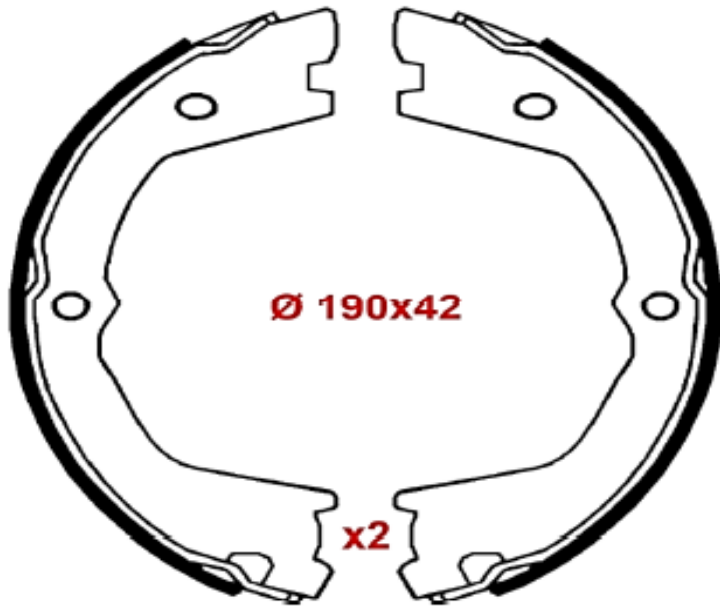

Reference

Illustrations / Drawings Designation