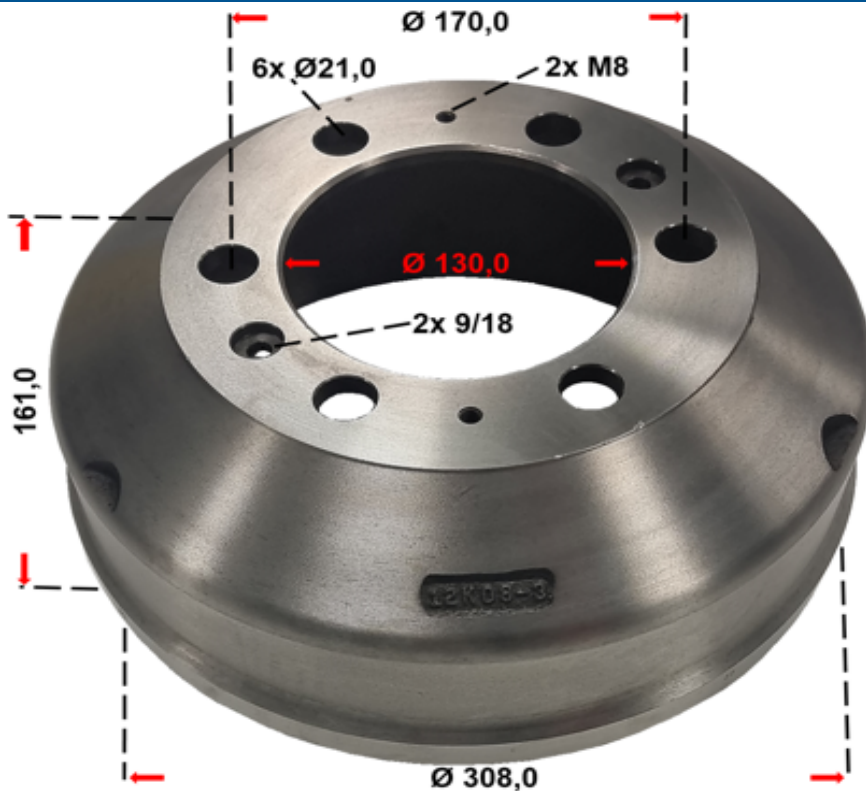

TF790065

TAMBOUR FREIN / BRAKE DRUM IVECO DAILY 270x080