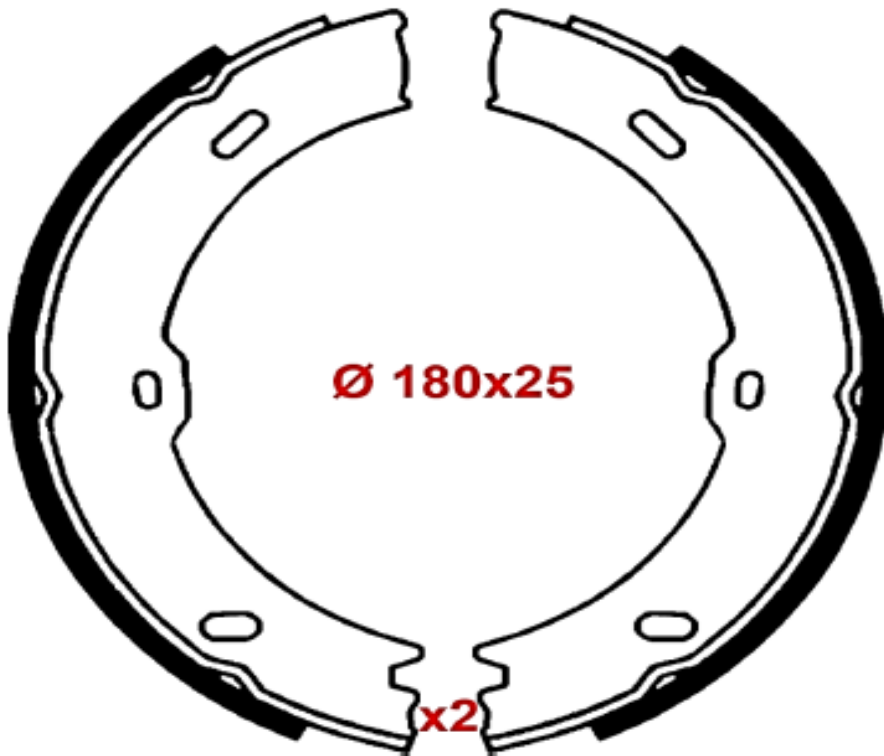

ILLUSTRATIONS
DRAWINGS

Reference

Illustrations / Drawings Designation