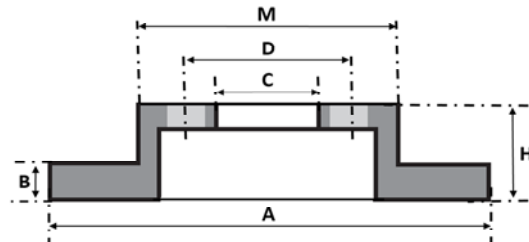

REF / PN	P V	A	H	B	B min.	nb trous	C	D	fixation	M	Kg	ILLUSTRATIONS / DRAWINGS	(OBS)
09.9746.10 93086500 FCR142A	V	323	138,0	30,0	27,0	8	216,1	275,0		308,0	16,0		VOLVO FL
09.6969.10 93087600 FCR163A	V	324	91,0	30,0	26,0	6	118,0	140,0		160,0	11,4		MERCEDES VARIO
09.8205.10 93087700 FCR165A	V	324	120,0	30,0	26,0	6	157,1	192,0		217,0	12,0		MERCEDES VARIO
92305905	V	325	70,4	30,0	27,0	5	76,0	120,0	1	176,0	11,5		VW CRAFTER; MAN TGE
92305803	V	325	98,1	30,0	27,0	6	120,0	145,0		185,0	11,5		VW CRAFTER; MAN TGE (DIH)
09.A315.10 93221300 FCR338A	V	330	129,5	32,0	29,0	6	185,1	245,0	2	292,0	17,9		IVECO EUROCARGO (ABS-)

P:disque plein/solid disc

V:disque ventilé/vented disc

Les dessins de disque de frein proviennent/Brake disc drawings come from Federal Mogul