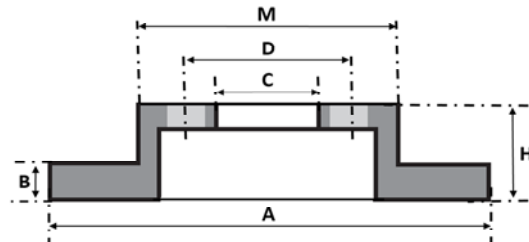

REF / PN	P V	A	H	B	B min.	nb trous	C	D	fixation	M	Kg	ILLUSTRATIONS / DRAWINGS	(OBS)
DF1002 09.E167.10	V	276	45,0	28,0	25,0	6	94,0	118,0		143,0	7,6		RT MAXITY NISSAN CABSTAR
09.B497.10 93185303 FCR261A	V	278	49,6	24,2	22,0	5	96,1	118,0		146,0	7,0		NISSAN CABSTAR
09.7717.10 92097703 DDF1067C	V	280	61,6	24,0	21,0	6	79,5	110,0		135,3	7,3		RENAULT MASTER II
09.8634.10 FCR262A	V	282	49,0	24,0	22,0	6	96,0	118,0		139,0	7,0		NISSAN ATLEON
09.8475.10 92089803 FCR191A	V	285	96,0	22,0	19,0	6	120,0	145,0		188,5	7,3		MERCEDES SPRINTER (DIH)

P:disque plein/solid disc

V:disque ventilé/vented disc

Les dessins de disque de frein proviennent/Brake disc drawings come from Federal Mogul