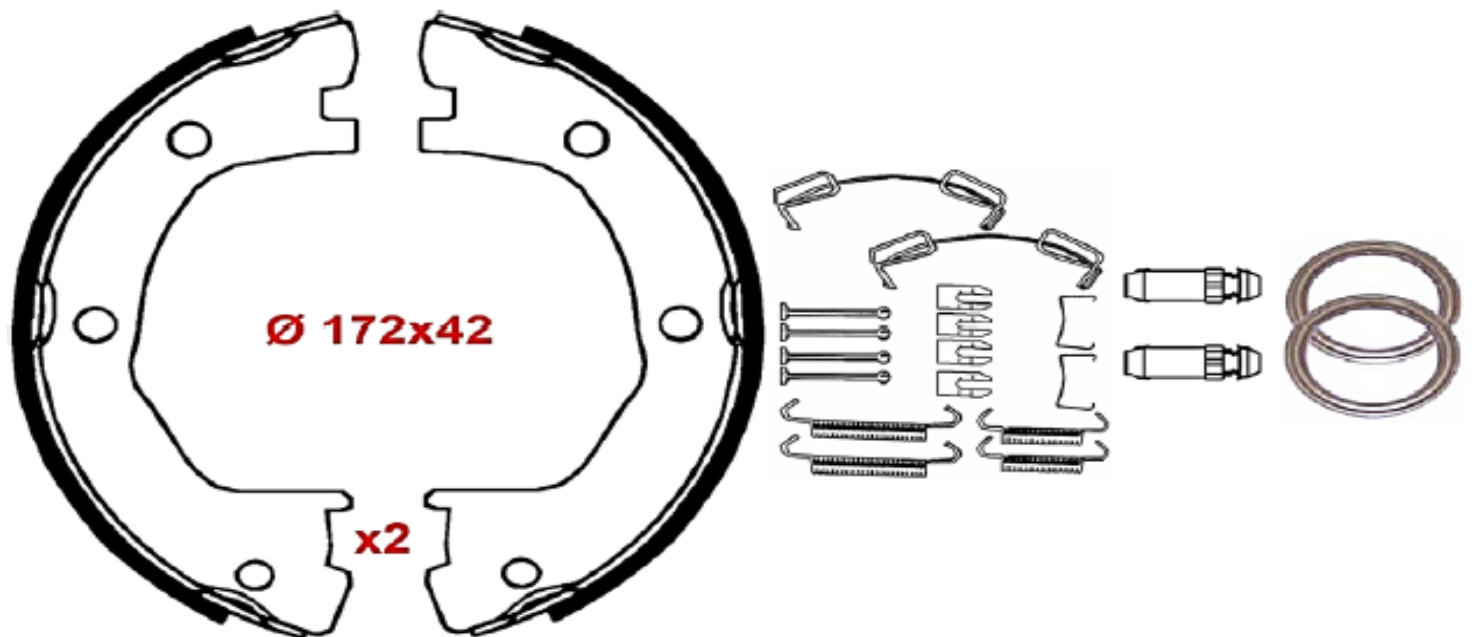

MP0558+

MACHOIRES PARKING / HANDBRAKE SHOES IVECO 172x42

MP0558++

MACHOIRES PARKING / HANDBRAKE SHOES RENAULT TRUCKS 172x42

ILLUSTRATIONS
DRAWINGS

Reference

Illustrations / Drawings Designation

MP0574