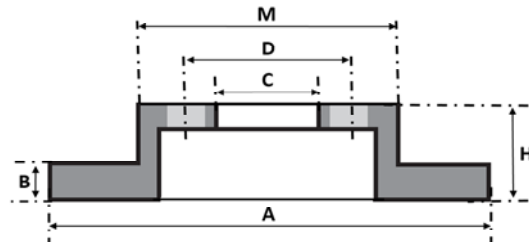

REF / PN	P V	A	H	B	B min.	nb trous	C	D	fixation	M	Kg	ILLUSTRATIONS / DRAWINGS	(OBS)
09.9508.14 93143203 FCR310A	V	300	68,5	28,0	25,0	6	85,0	130,0	1	180,4	9,2		MERCEDES - VW
DF1001 09.9758.10 92155900 FCR314A	V	300	74,5	28,0	25,0	6	78,5	125,0	1	167,5	8,6		IVECO DAILY
09.A895.11 92301203	V	300	69,0	28,0	25,0	6	85,0	130,0	1	180,0	8,6		MERCEDES SPRINTER 2018-
09.9762.10 93177603 FCR329A	V	301	59,0	30,0	27,0	9	83,0	111,0		147,5	10,4		IVECO DAILY
09.B633.10 92228600 DDF1974C-1	V	302	69,8	28,0	24,5	5	90,1	130,0	1	147,3	9,3		MASTER IV AV
09.D421.11 92288403	V	303	70,3	28,0	25,0	5	76,0	120,0	1	176,0	9,5		VW CRAFTER; MAN TGE

P:disque plein/solid disc

V:disque ventilé/vented disc

Les dessins de disque de frein proviennent/Brake disc drawings come from Federal Mogul