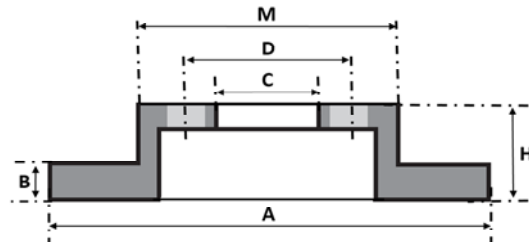

REF / PN	P V	A	H	B	B min.	nb trous	C	D	fixation	M	Kg	ILLUSTRATIONS / DRAWINGS	(OBS)
92268903 08.C647.17 DDF2602-1	P	280	104,2	12,0	10,0	5	35,0	114,3		153,0	9,6		NISSAN-OPEL- RENAULT (Bearing+)
08.5079.10 93042801 FCR104A	P	280	142,0	16,0	14,5	6	58,3	85,0	6	224,0	13,3		IVECO DAILY (GOUJONS +)
08.5952.10 93089600 FCR140A	P	289	84,5	22,0	19,0	8	84,0	108,0		186,0	9,5		IVECO DAILY (DIH)
08.5959.10 93095100 FCR139A	P	290	111,0	22,0	19,0	6	68,0	95,0	6	220,0	14,5		IVECO DAILY (GOUJONS +)
08.9459.20 93175400 FCR313A	P	290	111,0	22,0	19,0	6	122,9	170,0	6	220,0	14,8		IVECO DAILY (GOUJONS +)
08.9759.10 93229100 FCR315A	P	296	69,5	16,0	13,0	6	76,0	125,0	1	170,0	8,6		IVECO DAILY (ABS-)

P:disque plein/solid disc

V:disque ventilé/vented disc

Les dessins de disque de frein proviennent/Brake disc drawings come from Federal Mogul