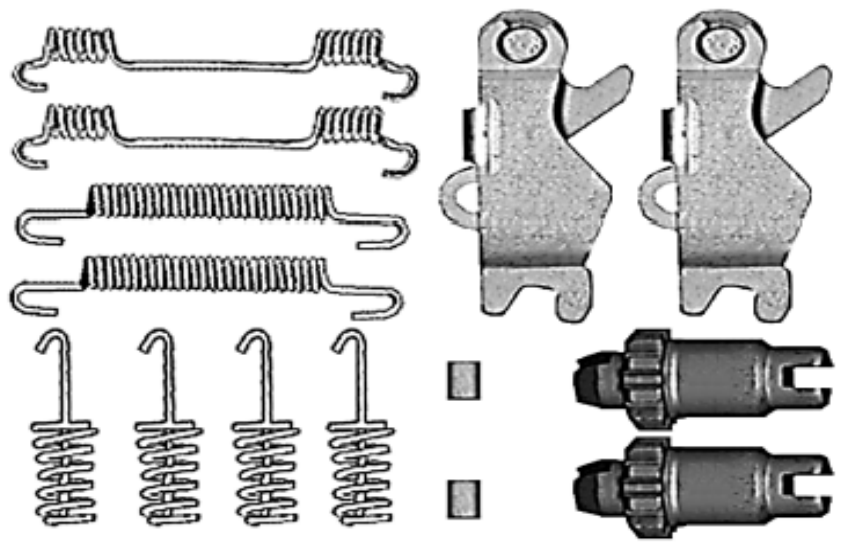

MP0574

MACHOIRES PARKING / HANDBRAKE SHOES MERCEDES & VW 160x40