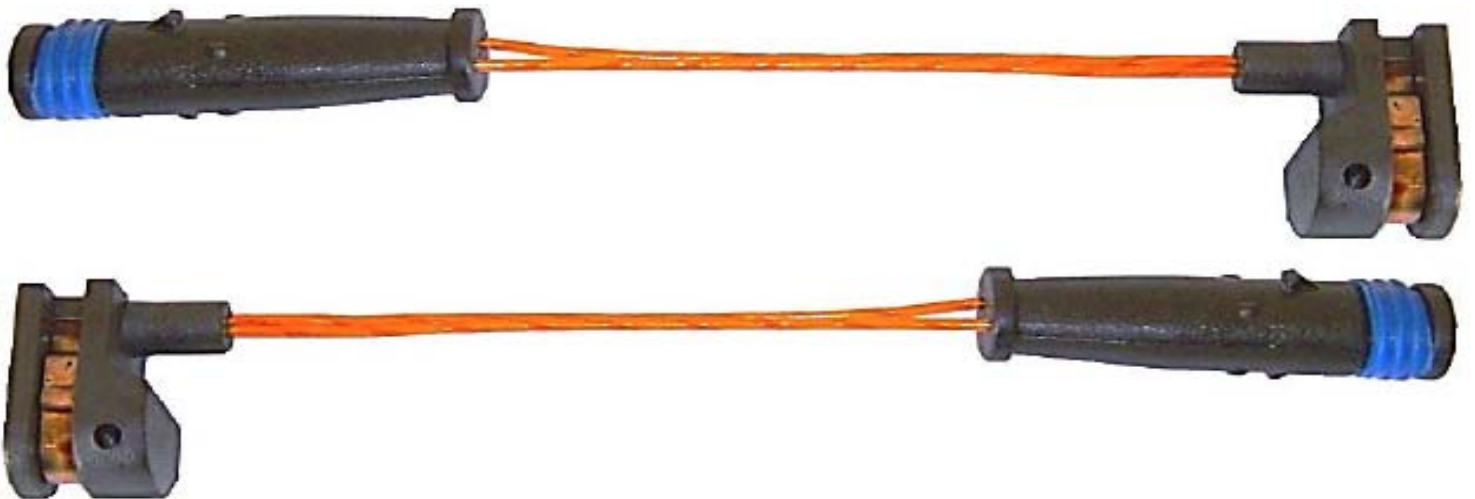

W0103ME
98033700

TEMOINS USURE / WEAR INDICATOR MERCEDES VW 2 PIECES L.103 mm