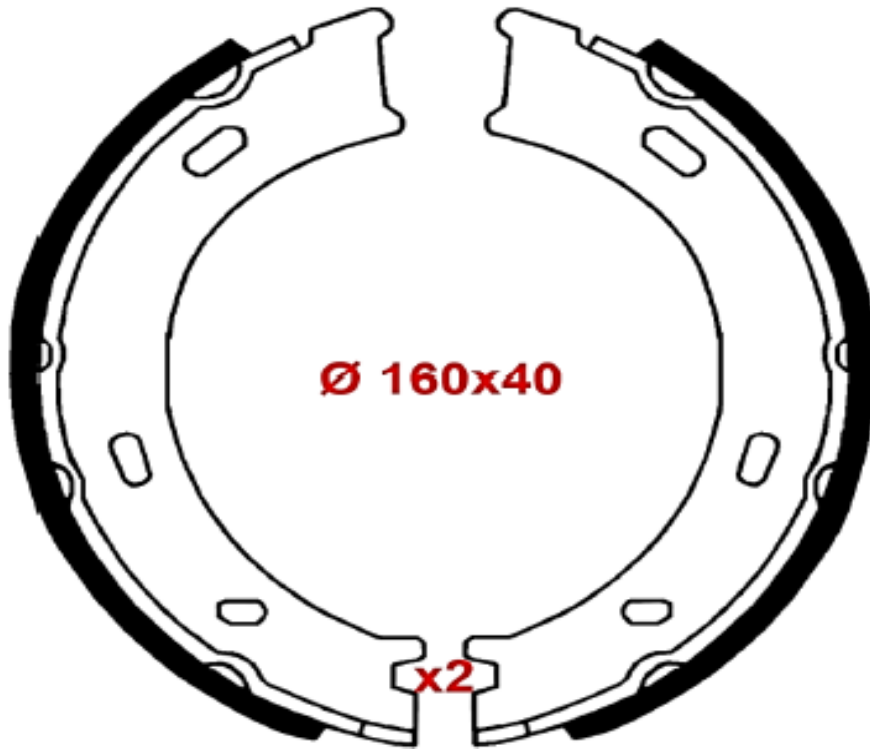

MP0558+

MACHOIRES PARKING / HANDBRAKE SHOES IVECO 172x42

MP0558++

MACHOIRES PARKING / HANDBRAKE SHOES RENAULT TRUCKS 172x42

ILLUSTRATIONS
DRAWINGS

Reference

Illustrations / Drawings Designation

MP0574