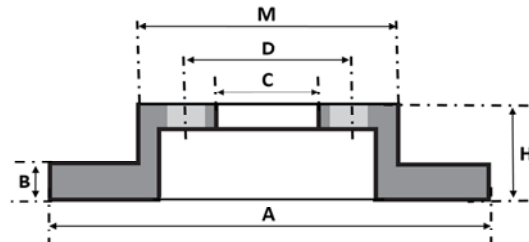

REF / PN	P V	A	H	B	B min.	nb trous	C	D	fixation	M	Kg	ILLUSTRATIONS / DRAWINGS	(OBS)
09.8931.20 92275103 DDF1170C	V	290	66,0	24,0	22,0	5	73,0	118,0		155,0	7,5		CITROËN-FIAT- PEUGEOT
DF1004 FCR371A	V	290	77,0	22,0	19,0	10	73,0	95,0	2	174,3	7,4		RENAULT MASCOTT
DF1003 FCR370A	V	290	77,0	26,0	23,0	10	73,0	95,0	2	120,0	8,6		RENAULT MASCOTT
DF2001 09.7263.20 93117600 FCR184A	V	290	78,0	22,0	19,0	8	115,0	132,0		186,0	7,9		RENAULT MASCOTT AR (DIH)
09.7263.30 92322303 FCR340A	V	290	78,0	22,0	19,0	8	110,0	127,0		186,0	7,8		NISSAN CABSTAR ATLEON - RT MAXITY (DIH)
09.6957.20 93084500 FCR133A	V	290	160,0	25,0	23,0	6	100,0	120,0	6	251,0	21,3		IVECO DAILY 59-12 (GOUJONS +)

P:disque plein/solid disc

V:disque ventilé/vented disc

Les dessins de disque de frein proviennent/Brake disc drawings come from Federal Mogul