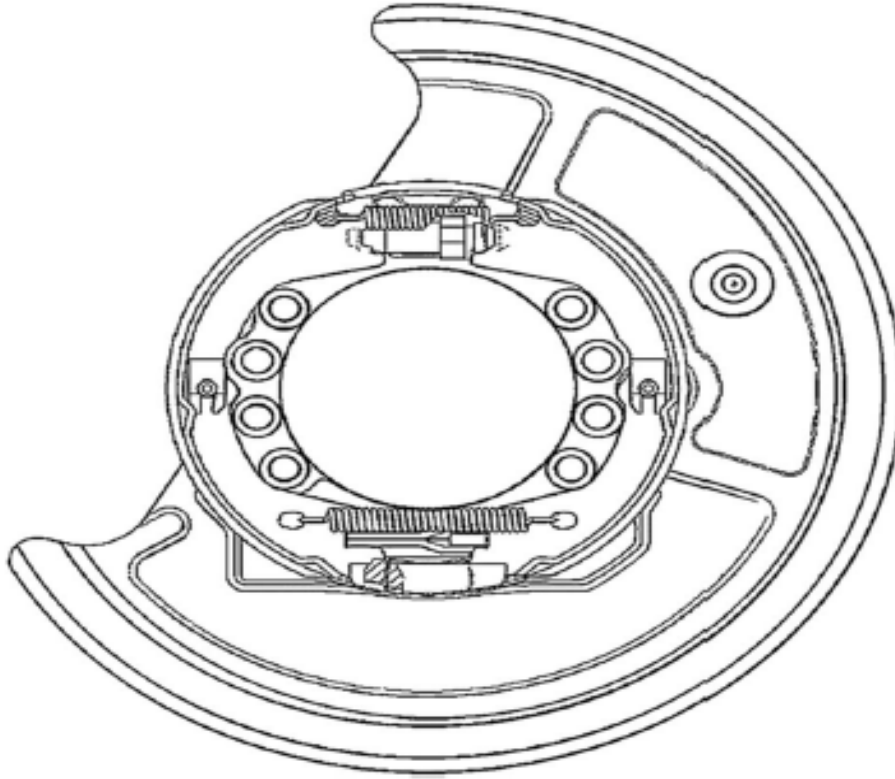

**ILLUSTRATIONS
DRAWINGS**

Reference

Illustrations / Drawings Designation

527.7704.12 FLASQ. PK GAUCHE / COMPLETE HANDBRAKE LEFT IVECO 190x42