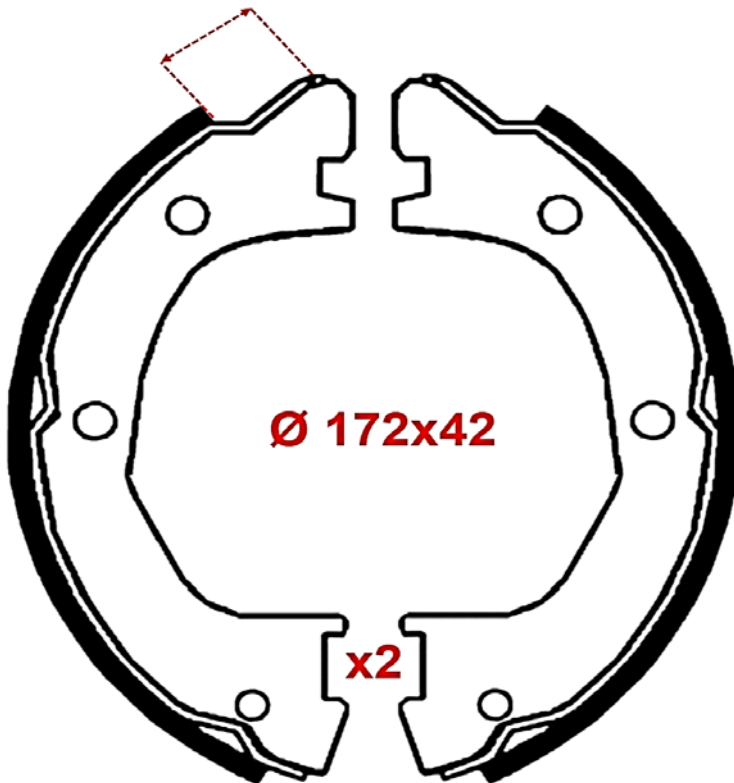

MACHOIRES PARKING / HANDBRAKE SHOES IVECO 190x42

Reference

Illustrations / Drawings Designation

MP0650+

MACHOIRES PARKING / HANDBRAKE SHOES IVECO 190x42

MP0651

MACHOIRES PARKING / HANDBRAKE SHOES IVECO 172x42