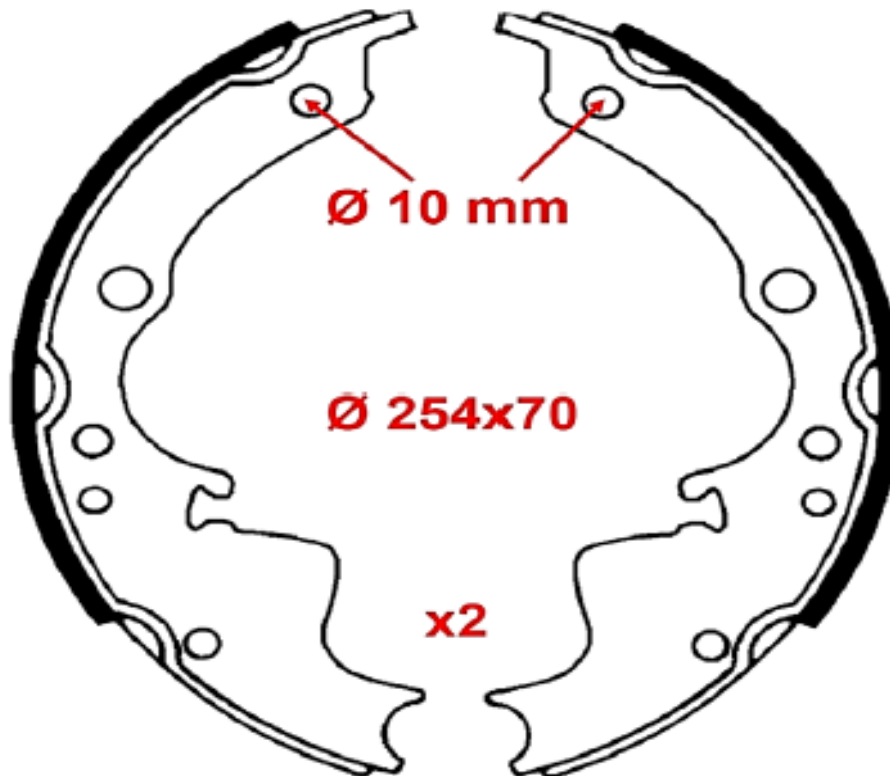

MF0353

MACHOIRES FREIN / BRAKE SHOES NISSAN 254x057