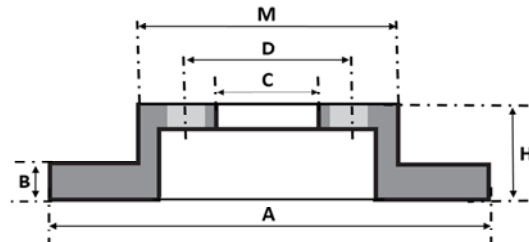

REF / PN	P V	A	H	B	B min.	nb trous	C	D	fixation	M	Kg	ILLUSTRATIONS / DRAWINGS	(OBS)
DF6392 92317703	V	293	57,5	40,0	37,0	12	110,0	136,0		180,7	12,0		ISUZU
DF3000 09.9761.10 93175300 FCR320A	V	294	83,5	24,0	21,0	8	84,0	108,0		156,0	8,3		IVECO DAILY (ABS-)
DF3001 09.9761.60 92171700 FCR321A	V	294	83,5	24,0	21,0	8	84,0	108,0		156,0	8,7		IVECO DAILY (ABS+)
92268803 DDF2507C	V	296	44,0	28,0	23,4	5	68,0	114,3	2	159,0	9,0		RENAULT TRAFIC
09.D422.11 92288503	V	300	51,0	22,0	19,0	5	76,0	120,0	1	177,0	7,4		VW CRAFTER; MAN TGE
09.8932.10 92116703 DDF768C	V	300	65,5	24,0	21,9	5	80,0	130,0	5	174,0	7,9		CITROËN-FIAT- PEUGEOT

P:disque plein/solid disc

V:disque ventilé/vented disc

Les dessins de disque de frein proviennent/Brake disc drawings come from Federal Mogul