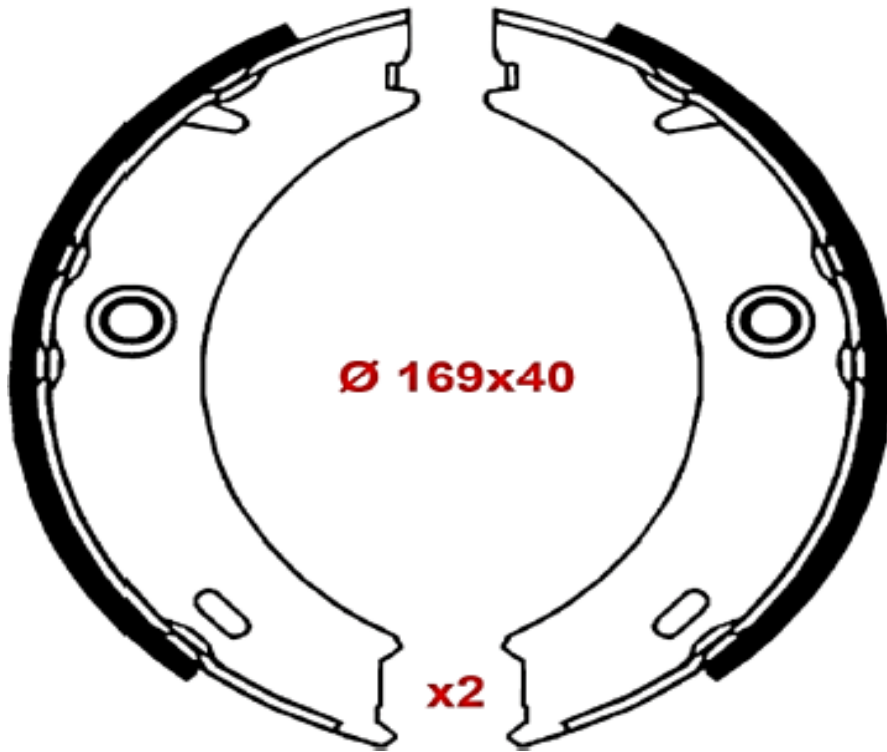

ILLUSTRATIONS
DRAWINGS

Reference

Illustrations / Drawings Designation