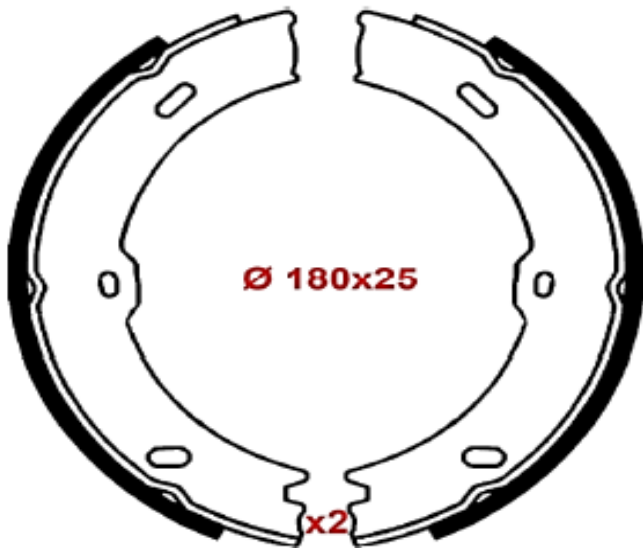

MP0655

MACHOIRES PARKING / HANDBRAKE SHOES MERCEDES & VW 180x25