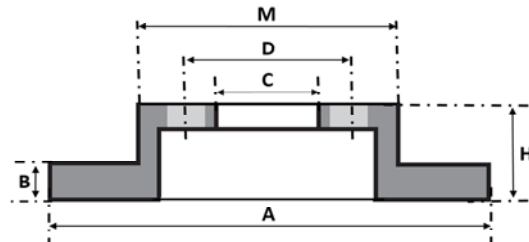

REF / PN	P V	A	H	B	B min.	nb trous	C	D	fixation	M	Kg	ILLUSTRATIONS / DRAWINGS	(OBS)
09.7261.10 93117500 FCR182A	V	290	42,5	26,0	23,0	10	102,1	120,0		158,0	7,5		RENAULT TRUCKS MASCOTT
09.7262.10 93117400 FCR183A	V	290	42,5	22,0	19,0	10	102,1	120,0		158,0	6,7		RENAULT TRUCKS MASCOTT
DF1000 09.9760.10 92155700 FCR317A	V	290	46,0	28,0	25,0	9	84,0	95,0		137,0	8,5		IVECO DAILY
09.8965.10 93240600 FCR339A	V	290	53,0	26,0	23,0	6	96,1	118,0		154,0	8,1		RT MAXITY NISSAN CABSTAR
09.7723.10 93127200 FCR235A	V	290	53,0	26,0	23,0	9	80,0	110,0		154,0	7,7		IVECO DAILY

P:disque plein/solid disc

V:disque ventilé/vented disc

Les dessins de disque de frein proviennent/Brake disc drawings come from Federal Mogul