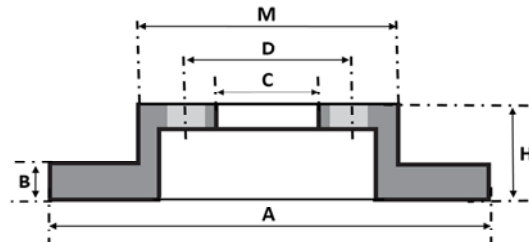

REF / PN	P V	A	H	B	B min.	nb trous	C	D	fixation	M	Kg	ILLUSTRATIONS / DRAWINGS	(OBS)
08.6750.10 93066400 FCR156A	P	374	22,0	22,0	20,5	10	60,3	108,0		60,3	15,3		MERCEDES MB TRAC - UNIMOG
08.6750.20 93015500 FCR364A	P	374	22,0	22,0	20,5	10	80,3	108,0		80,3	15,0		MERCEDES MB TRAC - UNIMOG
DF713809	V	276	44,0	24,0	22,0	10	95,0	114,0		160,0	6,0		RENAULT GAMME B
DF1005 09.6734.20 93085800 FCR169A	V	276	44,0	24,0	22,0	10	102,0	120,0		148,0	6,7		RENAULT GAMME B
09.B410.10 92324003 FCR326A	V	276	45,2	28,0	25,0	5	94,1	118,0		143,0	7,6		RT MAXITY NISSAN CABSTAR

P:disque plein/solid disc

V:disque ventilé/vented disc

Les dessins de disque de frein proviennent/Brake disc drawings come from Federal Mogul