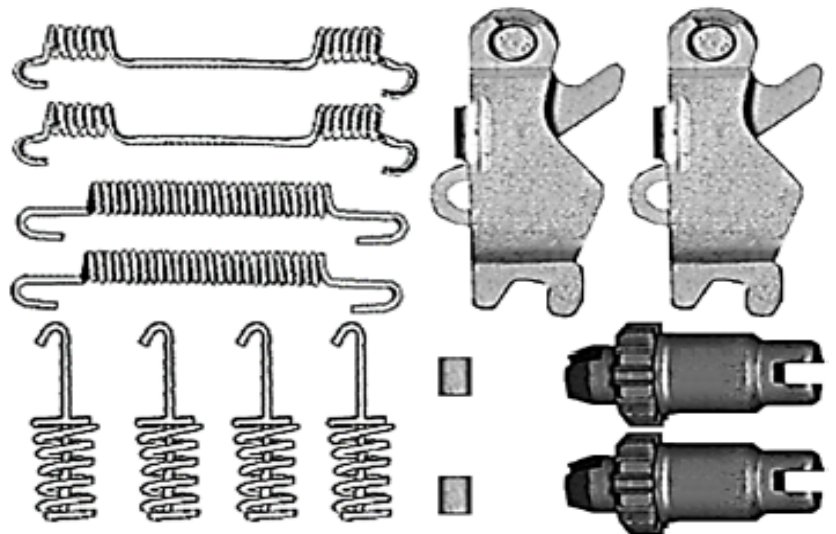

MP0655

MACHOIRES PARKING / HANDBRAKE SHOES MERCEDES & VW 180x25