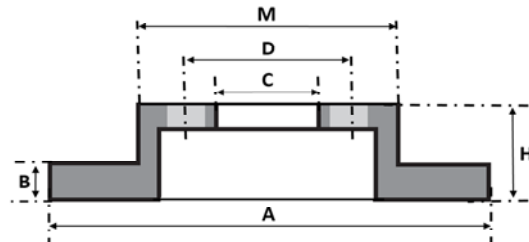

REF / PN	P V	A	H	B	B min.	nb trous	C	D	fixation	M	Kg	ILLUSTRATIONS / DRAWINGS	(OBS)
09.8937.10 92116003 DDF1204C- 1	V	305	49,4	28,0	24,0	5	72,1	118,0	1	165,0	9,0		RENAULT TRAFIC II
09.9080.10 92115903 DDF1217C- 1	V	305	78,0	28,0	25,0	5	90,1	130,0	1	171,8	9,8		RENAULT MASTER II
09.9763.10 93177703 FCR332A	V	306	132,0	28,0	25,0	6	178,3	215,0		253,0	13,3		IVECO DAILY (DIH)
DF6393	V	310	55,6	42,0	39,0	12	110,0	136,0		180,7	12,0		ISUZU
09.7323.10 93084200 FCR102A	V	312	137,0	30,0	27,0	12	133,4	155,0		192,8	14,7		DAF
09.5797.10 93084100 FCR101A	V	315	121,7	26,0	24,0	10	119,5	138,0		159,5	12,6		DAF

P:disque plein/solid disc

V:disque ventilé/vented disc

Les dessins de disque de frein proviennent/Brake disc drawings come from Federal Mogul