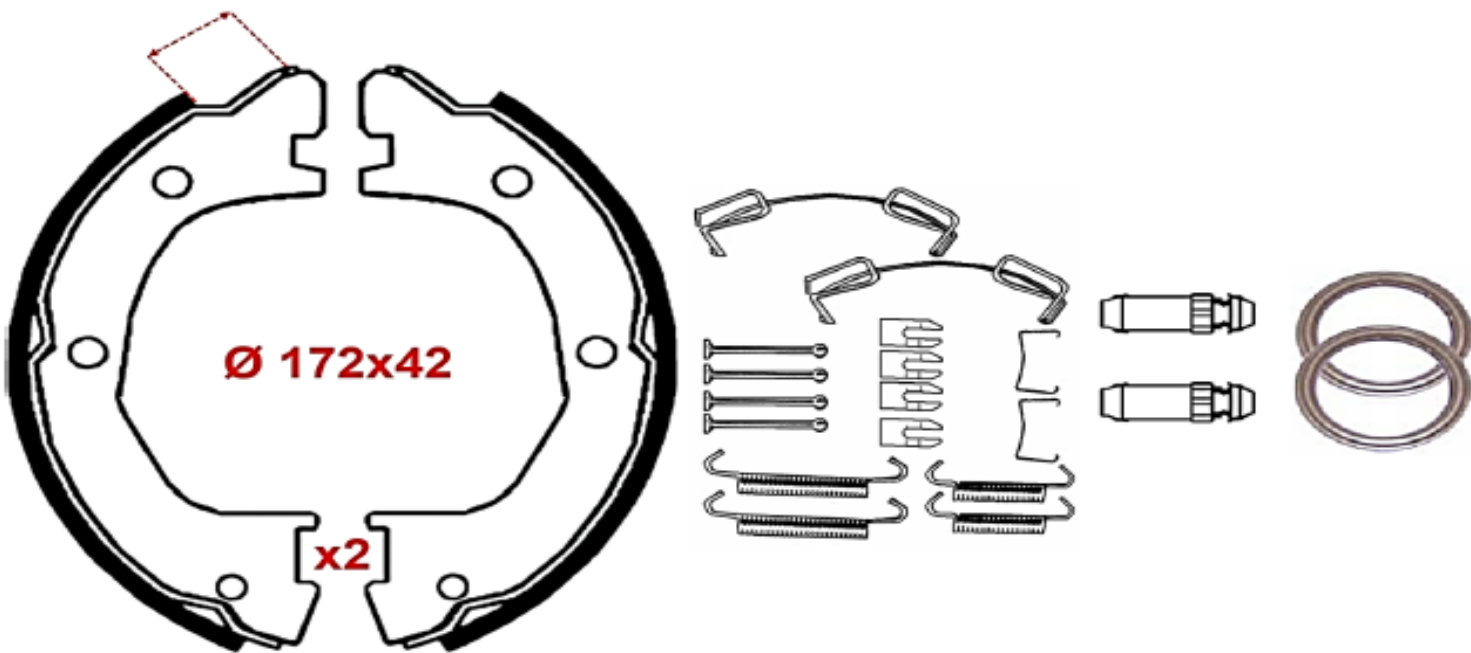

MP0651++

MACHOIRES PARKING / HANDBRAKE SHOES RENAULT TRUCKS MASCOTT
172x42